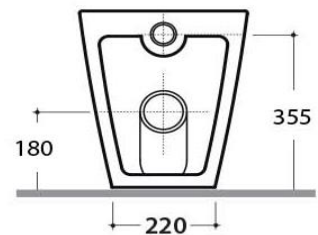

Rimless technology for increased flush velocity and excellent clearing capability

Steep sided unobstructed bowl

WELS rating: 4 star 4.5L /full flush or 3L /half flush