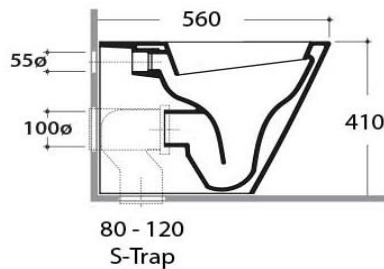

## Vivo Floor Mounted Pan with Thick Seat

WDVV200BL

Vivo Floor Mounted Pan with Thick Seat (Rimless) Matte Black

The Vivo is a high quality floor mounting pan for use with concealed in-wall cisterns;

Thick (only) profile soft close resin seat with a quick release stainless steel hinge

Rimless technology for increased flush velocity and excellent clearing capability

Steep sided unobstructed bowl

WELS rating: 4 star 4.5L /full flush or 3L /half flush