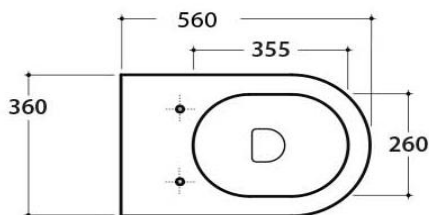

Rimless technology for increased flush velocity and excellent clearing capability

Steep sided unobstructed bowl

WELS rating: 4 star 4.5L /full flush or 3L /half flush