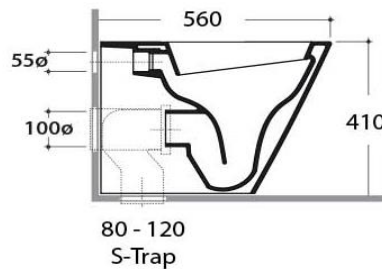

Vivo Floor Mounted Pan with Slim Seat

WDVV200RS

Vivo Floor Mounted Pan with Slim Seat (Rimless) Gloss White

The Vivo is a high quality floor mounting pan for use with concealed in-wall cisterns;

Slim profile soft close resin seat with a quick release stainless steel hinge

Rimless technology for increased flush velocity and excellent clearing capability

Steep sided unobstructed bowl

WELS rating: 4 Star 4.5L /full flush or 3L /half flush

CARE AND USE

Toilets

Vitreous china finishes are best cleaned with cream or mild abrasive toilet specific cleaners. Do not use harsh abrasives on the toilet seat surfaces.

LIMITED PRODUCT WARRANTIES

To be read in conjunction with and subject to all terms and conditions contained in the Waterware 'Producer Statement' available on-line (<http://www.waterware.co.nz/media-downloads>) From date of purchase, Waterware Services warrants products from the following categories to be free from manufacturing defect subject to exclusions (if applicable):

Category	Domestic Installations	Commercial Installations	Exclusions	Wels
Toilets and cisterns	5 years parts and labour, 6 - 10 years parts only	1 year parts and labour	Flush Valve seals	4 Star 3/4.5L litre flush