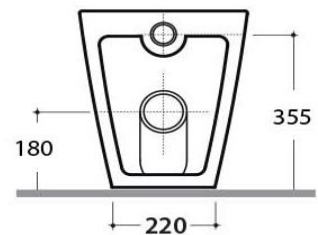

WDVV200RS

Vivo Floor Mounted Pan with Slim Seat (Rimless) Gloss White

The Vivo is a high quality floor mounting pan for use with concealed in-wall cisterns;

Slim profile soft close resin seat with a quick release stainless steel hinge

Rimless technology for increased flush velocity and excellent clearing capability

Steep sided unobstructed bowl

WELS rating: 4 Star 4.5L /full flush or 3L /half flush