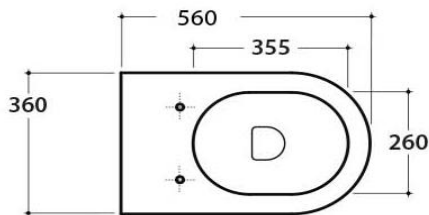

Vivo Floor Mounted Pan with Slim Seat

WDVV200RS

Vivo Floor Mounted Pan with Slim Seat (Rimless) Gloss White

The Vivo is a high quality floor mounting pan for use with concealed in-wall cisterns;

Slim profile soft close resin seat with a quick release stainless steel hinge

Rimless technology for increased flush velocity and excellent clearing capability

Steep sided unobstructed bowl

WELS rating: 4 Star 4.5L /full flush or 3L /half flush

CARE AND USE

Toilets

Vitreous china finishes are best cleaned with cream or mild abrasive toilet specific cleaners. Do not use harsh abrasives on the toilet seat surfaces.

LIMITED PRODUCT WARRANTIES

To be read in conjunction with and subject to all terms and conditions contained in the Waterware 'Producer Statement' available on-line (<http://www.waterware.co.nz/media-downloads>) From date of purchase, Waterware Services warrants products from the following categories to be free from manufacturing defect subject to exclusions (if applicable):

Category	Domestic Installations	Commercial Installations	Exclusions	Wels
Toilets and cisterns	5 years parts and labour, 6 - 10 years parts only	1 year parts and labour	Flush Valve seals	4 Star 3/4.5L litre flush