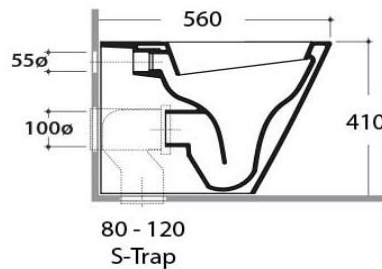

## Vivo Floor Mounted Pan with Thick Seat

WDVV200RT

Vivo Floor Mounted Pan with Thick Seat (Rimless) Gloss White

The Vivo is a high quality floor mounting pan for use with concealed in-wall cisterns;

Thick profile soft close resin seat with a quick release stainless steel hinge

Rimless technology for increased flush velocity and excellent clearing capability

Steep sided unobstructed bowl

WELS rating: 4 star 4.5L/full flush or 3L/half flush