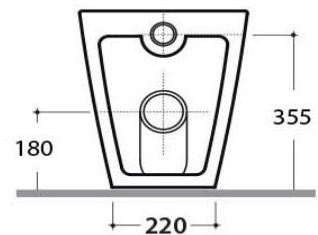

Rimless technology for increased flush velocity and excellent clearing capability

Steep sided unobstructed bowl

WELS rating: 4 star 4.5L/full flush or 3L/half flush