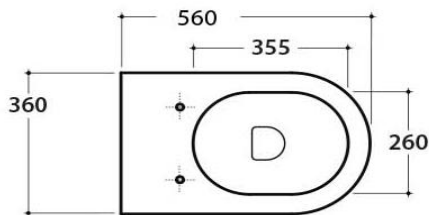

Rimless technology for increased flush velocity and excellent clearing capability

Steep sided unobstructed bowl

WELS rating: 4 star 4.5L/full flush or 3L/half flush