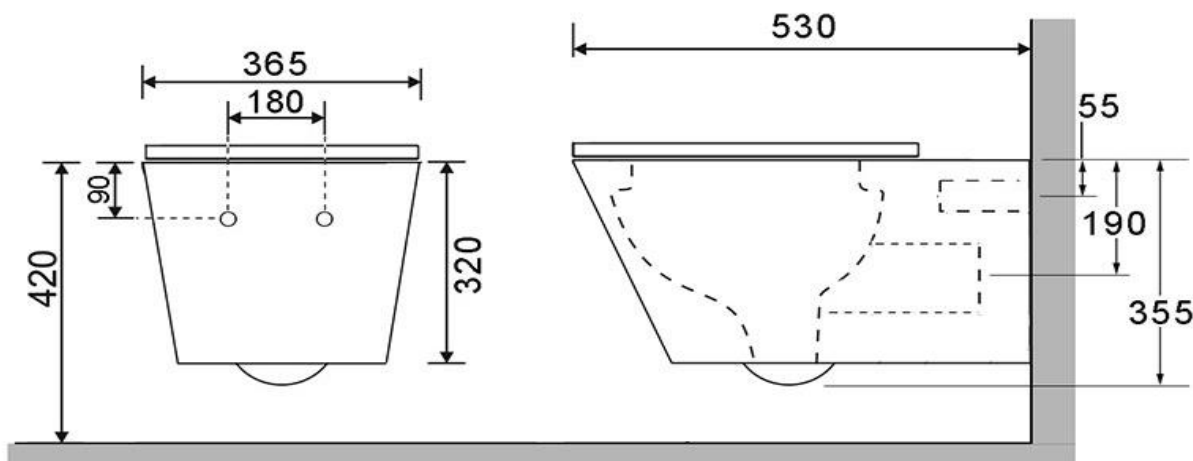

Vivo Verotti Wall Hung Pan with Slim Seat (Rimless)

WDVV300RS

Vivo Verotti Wall Hung Pan with Slim Seat (Rimless)

The Vivo is a high quality wall hung pan for use with concealed in-wall cisterns;

- Compact 530mm deep design
- Slim profile soft close resin seat with a quick release stainless steel hinge
- Rimless technology for increased flush velocity and excellent clearing capability
- Steep sided unobstructed bowl