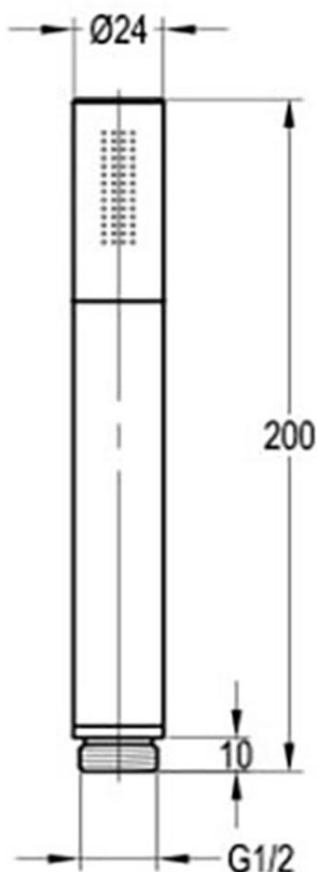

Cigar Body Spray Handshower Chrome

FW516

Cigar Body Spray Handshower

Cigar' one function body spray hand shower in chrome
Designed as a supplementary hand shower to be installed in conjunction with a 'primary' shower head.

Mains pressure only

Recommended working pressure 200 - 500kPa (balanced)

CARE AND USE

Tapware

All finishes are smooth, abrasion resistant, corrosion resistant, fade-proof and easy to clean. All finishes are super hard wearing surfaces that won't chip, peel or tarnish with normal use. All surfaces should be regularly wiped clean with non scouring, neutral wash solutions.

LIMITED PRODUCT WARRANTIES

To be read in conjunction with and subject to all terms and conditions contained in the Waterware 'Producer Statement' available on-line (<http://www.waterware.co.nz/media-downloads>) From date of purchase, Waterware Services warrants products from the following categories to be free from manufacturing defect subject to exclusions (if applicable):

Category	Domestic Installations	Commercial Installations	Exclusions	Wels
Handshowers and Hoses	1 year parts and labour	1 year parts and labour	None	Not rated