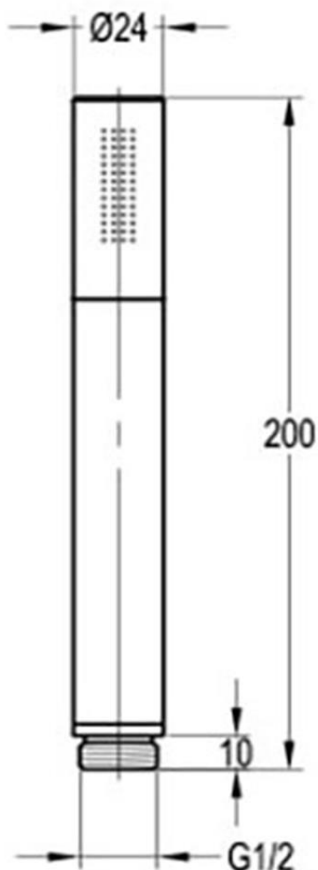

Cigar Body Spray Handshower Matte Black

FW516BL

Cigar Body Spray Handshower

Cigar' one function body spray hand shower in a durable matte black electroplated finish

Designed as a supplementary hand shower to be installed in conjunction with a 'primary' shower head.

Mains pressure only

Recommended working pressure 200 - 500kPa (balanced)

CARE AND USE

Tapware

All finishes are smooth, abrasion resistant, corrosion resistant, fade-proof and easy to clean. All finishes are super hard wearing surfaces that won't chip, peel or tarnish with normal use. All surfaces should be regularly wiped clean with non scouring, neutral wash solutions.