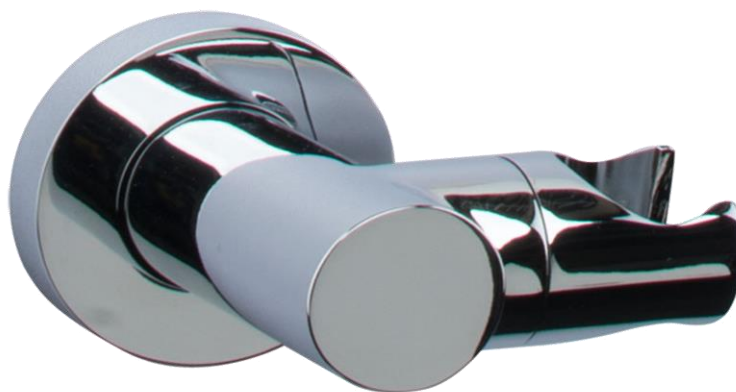

Wall Mounted Hand Shower Side Bracket Chrome

FW8801

Wall Mounted Hand Shower Side Bracket

Wall mounted, adjustable side bracket for hand shower set ups.

CARE AND USE

Bathroom accessories

All finishes are smooth, abrasion resistant, corrosion resistant, fade-proof and easy to clean. All finishes are super hard wearing surfaces that won't chip, peel or tarnish with normal use. All surfaces should be regularly wiped clean with non scouring, neutral wash solutions.