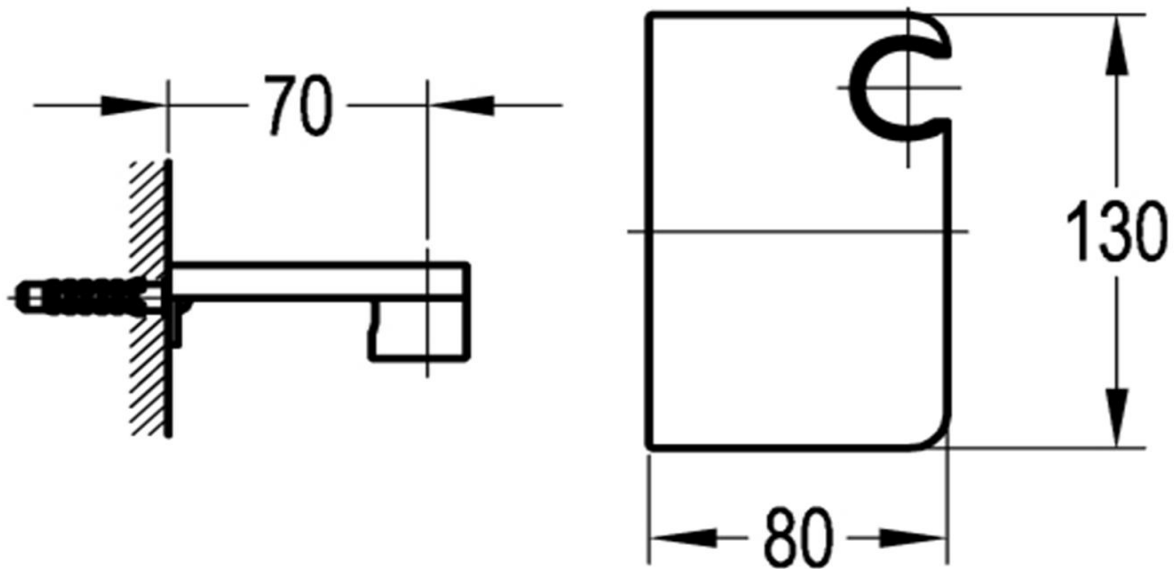

## Hand Shower Bracket and Shelf

FW8816

Hand Shower Bracket and Shelf Chrome

Wall mounted hand shower bracket (non adjustable) and shelf finished in chrome

Should fit most handpieces