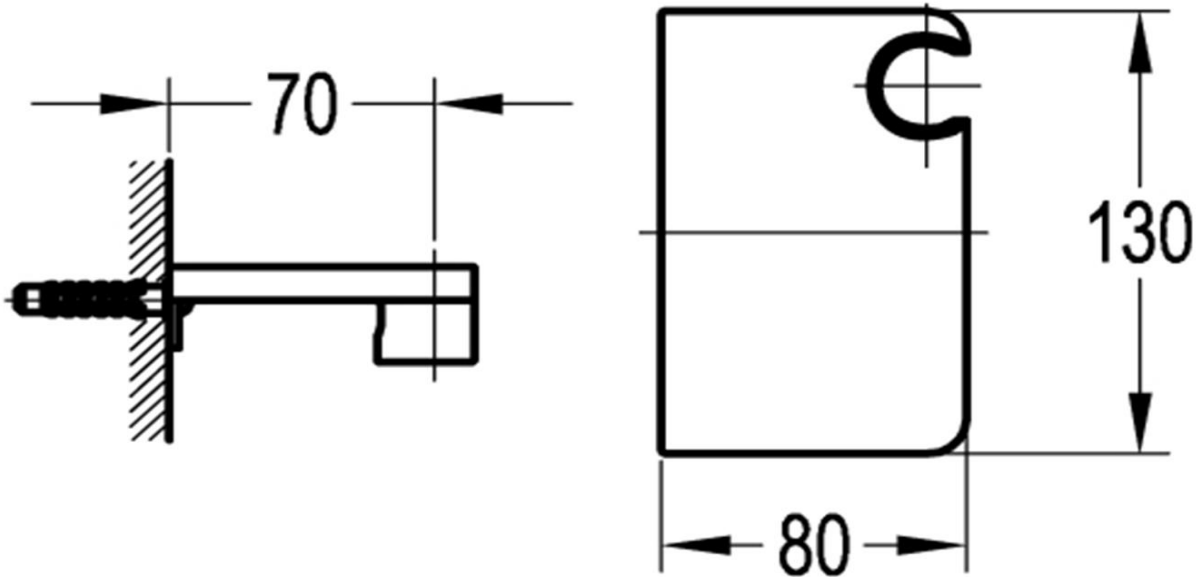

Hand Shower Bracket and Shelf

FW8816BL

Hand Shower Bracket and Shelf Matte Black

Wall mounted hand shower bracket (non adjustable) in a durable matte black electroplated finish
Should fit most handpieces