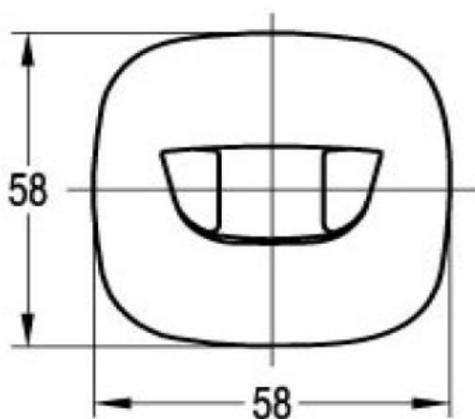

Wall Mounted Soft Square Hand Shower Bracket Chrome

FW8879

Wall Mounted Soft Square Hand Shower Bracket

Wall mounted, non adjustable hand shower bracket for hand shower set ups finished in chrome.

CARE AND USE