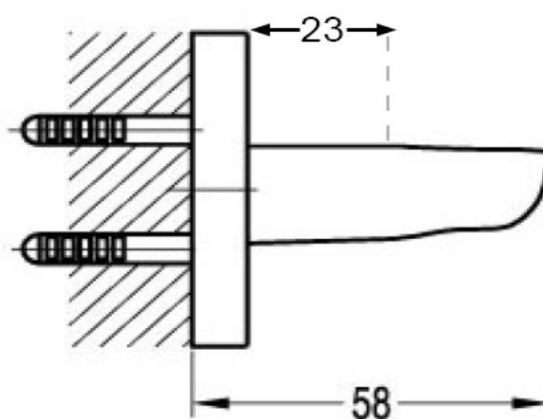

Wall Mounted Soft Square Hand Shower Bracket Chrome

FW8879

Wall Mounted Soft Square Hand Shower Bracket

Wall mounted, non adjustable hand shower bracket for hand shower set ups finished in chrome.

CARE AND USE