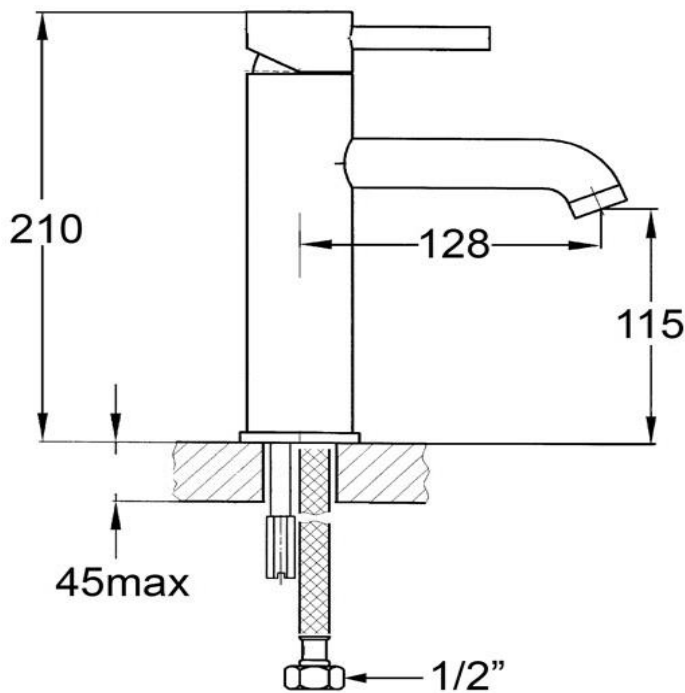

Mid Basin Mixer

FLOVA®

FWE8263

Elisa Mid Basin Mixer Chrome

Middle height basin mixer for vessel basin installations

115mm aerator height x 128mm reach

Mains pressure only

Recommended working pressure 200 – 500kPa (balanced)

Sedal ceramic disc cartridge (Made in Spain)

CARE AND USE

Chrome

The chrome finish is smooth, abrasion resistant, corrosion resistant, fade-proof and easy to clean. It is a hard wearing surfaces that wont chip, peel or tarnish with normal use. All surfaces should be regularly wiped clean with non scouring, neutral wash solutions. Never use an abrasive cleaner.

LIMITED PRODUCT WARRANTIES

To be read in conjunction with and subject to all terms and conditions contained in the Waterware 'Producer Statement' available on-line (<http://www.waterware.co.nz/media-downloads>) From date of purchase, Waterware Services warrants products from the following categories to be free from manufacturing defect subject to exclusions (if applicable):

Category	Domestic Installations	Commercial Installations	Exclusions	Wels
Tapware | 10 year conditional warranty	5 years parts and labour, 6-10 years parts only	1 year parts and labour	Handshowers and Hoses	5 Star 5L/min