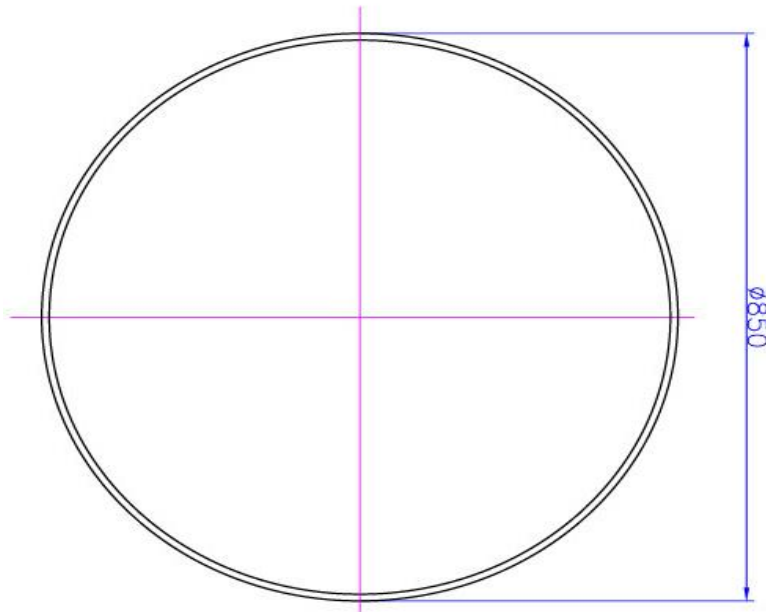

850mm Round Mirror

WD2939MW

iStone 850mm Round Mirror Matte White

iStone round mirror in a matte white frame

The frame is made from solid surface engineered stone
850mm diameter

CARE AND USE

Mirrors

For best results use a moistened microfibre cloth to remove dry dirt or grime, followed by cleaning with a dry microfibre cloth. Avoid using alkaline (ammonia) or acid (vinegar) based products you not only risk damaging the silvered backing of the mirror, but also tend to leave behind streaks and smears.