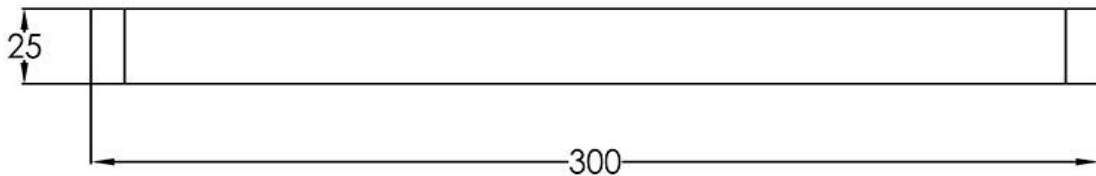

## Loft Short Towel Rail

**TUNE**

FW7912ACP

Loft Short Towel Rail Chrome

Wall mounted towel rail 300mm long in chrome finish