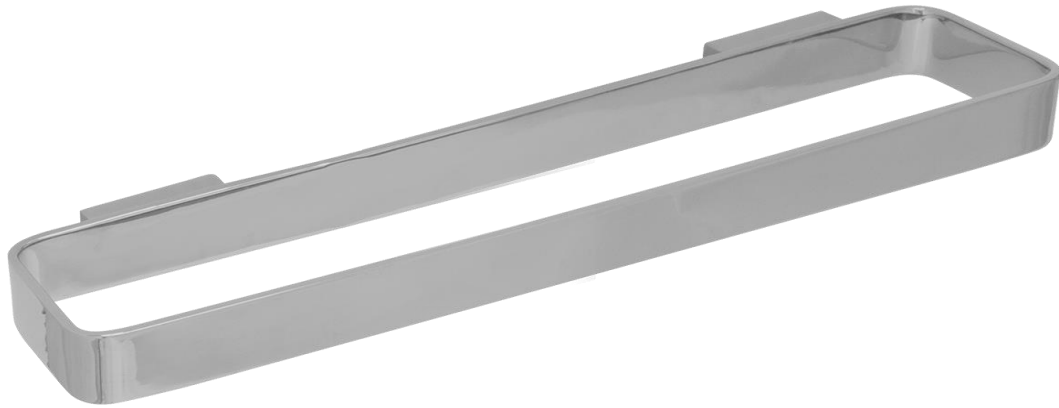

## Loft Short Towel Rail

**TUNE**

FW7912ACP

Loft Short Towel Rail Chrome

Wall mounted towel rail 300mm long in chrome finish