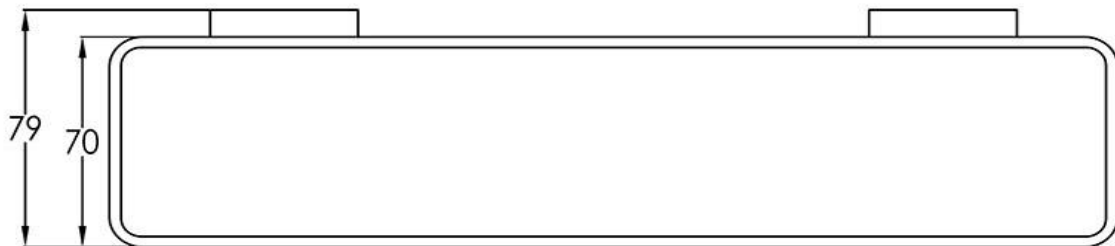

## Loft Short Towel Rail

**TUNE**

FW7912ACP

Loft Short Towel Rail Chrome

Wall mounted towel rail 300mm long in chrome finish