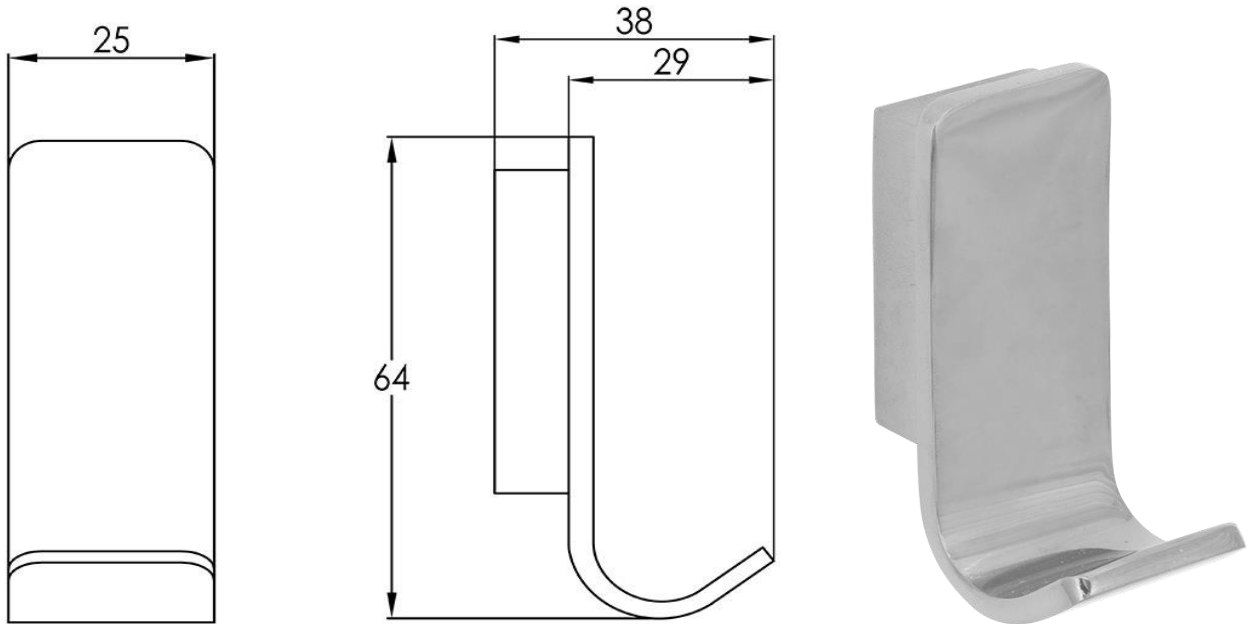

## Loft Robe Hook

**TUNE**

FW7922CP

Loft Robe Hook Chrome

Wall mounted robe hook in a chrome finish