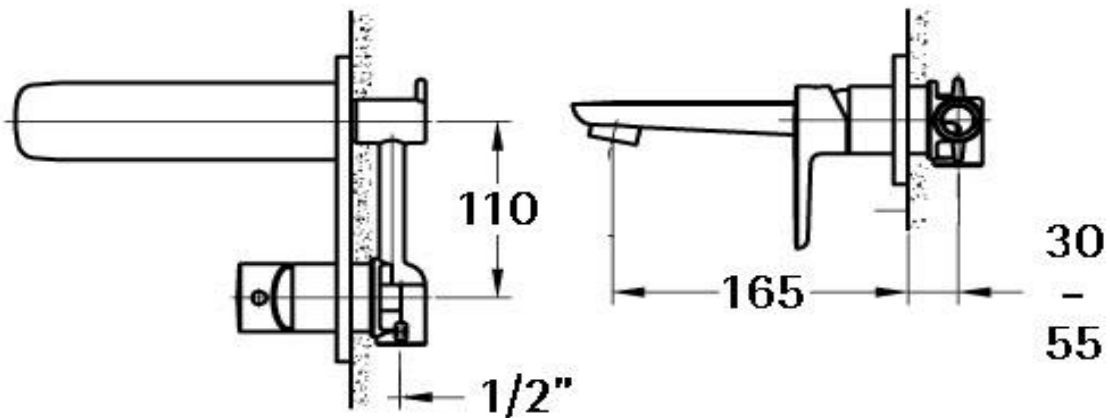

Wall Mounted Basin Mixer

FLOVA®

FWML8283

Modern Linea Wall Mounted Basin Mixer Chrome

Wall mounted basin mixer and spout for vessel basin installations

165mm reach

Mains pressure only

Recommended working pressure 200 – 500kPa (balanced)