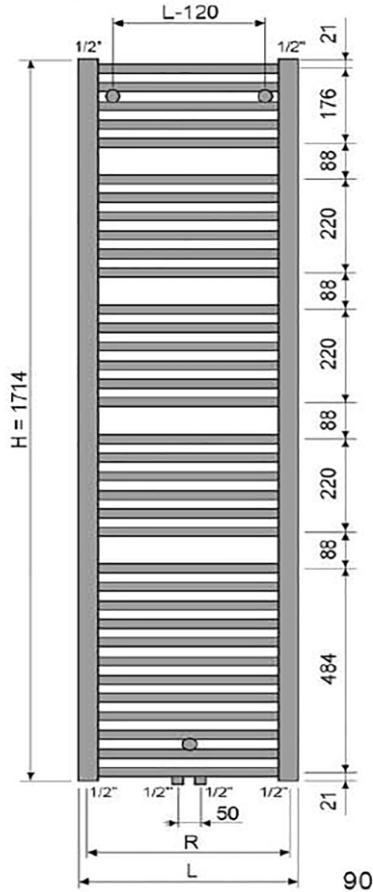

Vasco Curved Towel Rail

RTV5001714

Vasco Curved Towel Rail 500 x 1714mm Chrome

1714mm high x 500mm wide (823W) high quality heated towel rail for central heating systems

Made from welded steel and finished in a thick rich chrome

Made in Europe

Features central port connections

Add an electric element for summertime use (no need for an adapter as there is a dedicated port for one)

CARE AND USE

Bathroom Accessories

All finishes are smooth, abrasion resistant, corrosion resistant, fade-proof and easy to clean. All finishes are super hard wearing surfaces that won't chip, peel or tarnish with normal use. All surfaces should be regularly wiped clean with non scouring, neutral wash solutions.

LIMITED PRODUCT WARRANTIES

To be read in conjunction with and subject to all terms and conditions contained in the Waterware 'Producer Statement' available on-line (<http://www.waterware.co.nz/media-downloads>) From date of purchase, Waterware Services warrants products from the following categories to be free from manufacturing defect subject to exclusions (if applicable):

Category	Domestic Installations	Commercial Installations	Exclusions	Wels
Towel rails	5 years parts and labour	1 years parts and labour	None	Not required