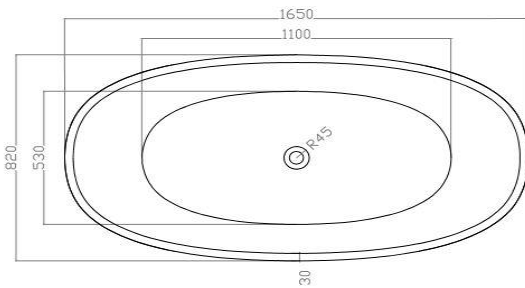

## Dublin Freestanding Bath

BPBA8000MW

Dublin 1650mm Freestanding Bath Matte White

1650mm freestanding bath in high quality matte white pure acrylic

Adjustable feet

Includes white 'clickclak' pop up bath waste

Approx 70kg in weight