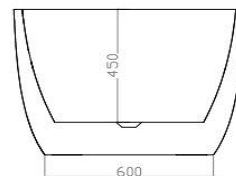

## Dublin Freestanding Bath

BPBA8000MW

Dublin 1650mm Freestanding Bath Matte White

1650mm freestanding bath in high quality matte white pure acrylic

Adjustable feet

Includes white 'clickclak' pop up bath waste

Approx 70kg in weight