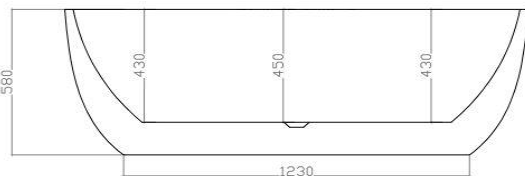

## Dublin Freestanding Bath

BPBA8000MW

Dublin 1650mm Freestanding Bath Matte White

1650mm freestanding bath in high quality matte white pure acrylic

Adjustable feet

Includes white 'clickclak' pop up bath waste

Approx 70kg in weight