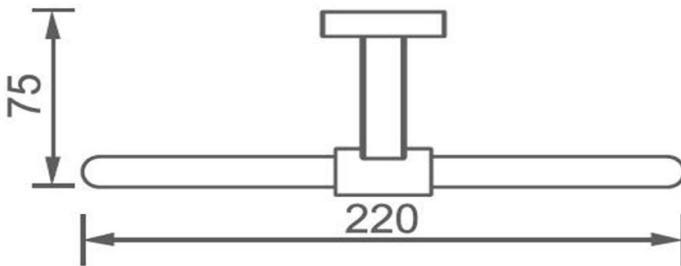

Butler Towel Ring

FWBU6180BG

Butler Towel Ring Brushed Gold

Butler wall mounted towel ring
Brushed gold finish

CARE AND USE

Tapware

All finishes are smooth, abrasion resistant, corrosion resistant, fade-proof and easy to clean. All finishes are super hard wearing surfaces that won't chip, peel or tarnish with normal use. All surfaces should be regularly wiped clean with non scouring, neutral wash solutions.