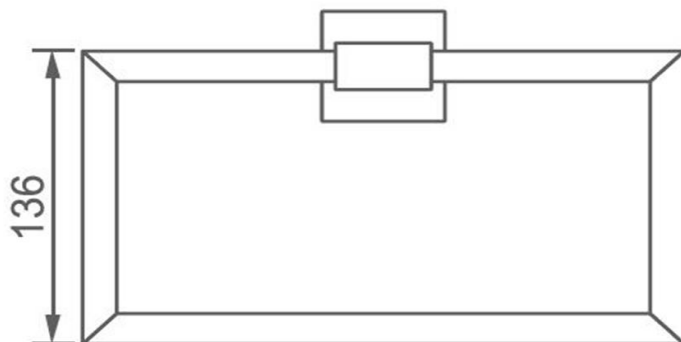

Butler Towel Ring

FWBU6180BG

Butler Towel Ring Brushed Gold

Butler wall mounted towel ring
Brushed gold finish

CARE AND USE

Tapware

All finishes are smooth, abrasion resistant, corrosion resistant, fade-proof and easy to clean. All finishes are super hard wearing surfaces that won't chip, peel or tarnish with normal use. All surfaces should be regularly wiped clean with non scouring, neutral wash solutions.