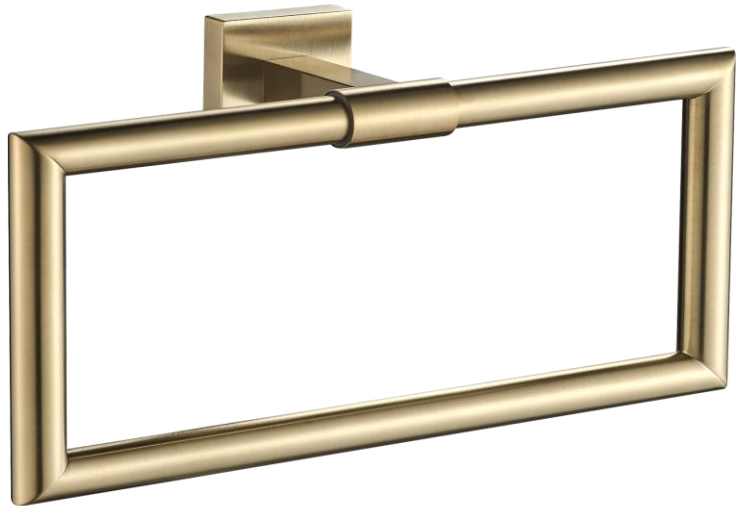

Butler Towel Ring

FWBU6180BG

Butler Towel Ring Brushed Gold

Butler wall mounted towel ring
Brushed gold finish

CARE AND USE

Tapware

All finishes are smooth, abrasion resistant, corrosion resistant, fade-proof and easy to clean. All finishes are super hard wearing surfaces that won't chip, peel or tarnish with normal use. All surfaces should be regularly wiped clean with non scouring, neutral wash solutions.