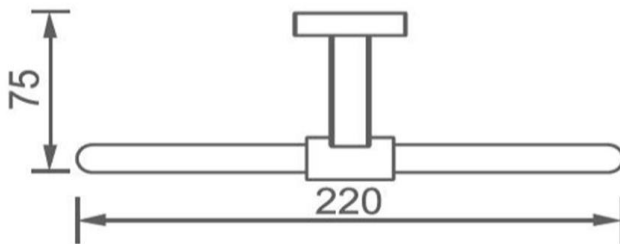

Butler Towel Ring

FWBU6180BL

Butler Towel Ring Matte Black

Butler wall mounted towel ring

Matte black finish

CARE AND USE

Tapware

All finishes are smooth, abrasion resistant, corrosion resistant, fade-proof and easy to clean. All finishes are super hard wearing surfaces that won't chip, peel or tarnish with normal use. All surfaces should be regularly wiped clean with non scouring, neutral wash solutions.