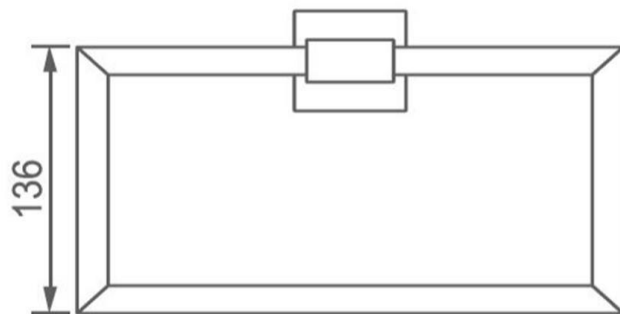

Butler Towel Ring

FWBU6180BL

Butler Towel Ring Matte Black

Butler wall mounted towel ring

Matte black finish

CARE AND USE

Tapware

All finishes are smooth, abrasion resistant, corrosion resistant, fade-proof and easy to clean. All finishes are super hard wearing surfaces that won't chip, peel or tarnish with normal use. All surfaces should be regularly wiped clean with non scouring, neutral wash solutions.