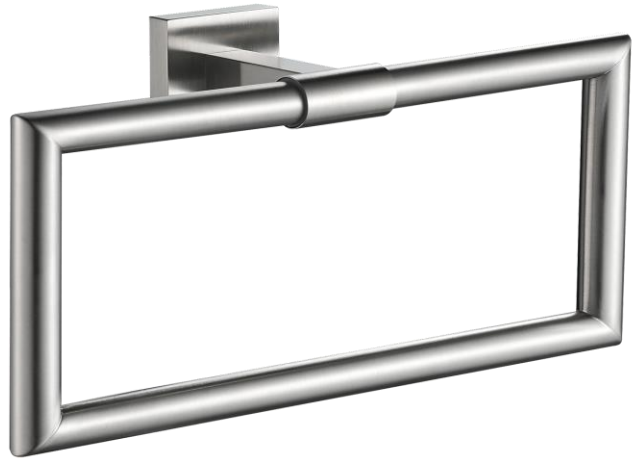

Butler Towel Ring

FWBU6180BN

Butler Towel Ring Brushed Nickel

Butler wall mounted towel ring

Brushed nickel finish

CARE AND USE

Tapware

All finishes are smooth, abrasion resistant, corrosion resistant, fade-proof and easy to clean. All finishes are super hard wearing surfaces that won't chip, peel or tarnish with normal use. All surfaces should be regularly wiped clean with non scouring, neutral wash solutions.