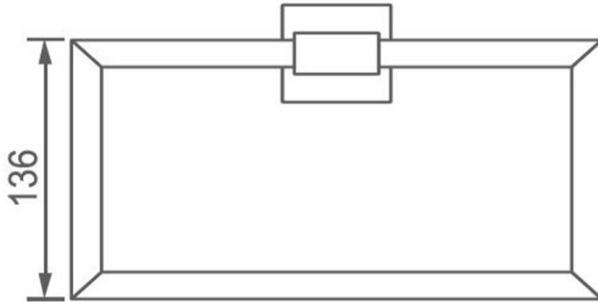

Butler Towel Ring

FWBU6180BN

Butler Towel Ring Brushed Nickel

Butler wall mounted towel ring

Brushed nickel finish

CARE AND USE

Tapware

All finishes are smooth, abrasion resistant, corrosion resistant, fade-proof and easy to clean. All finishes are super hard wearing surfaces that won't chip, peel or tarnish with normal use. All surfaces should be regularly wiped clean with non scouring, neutral wash solutions.