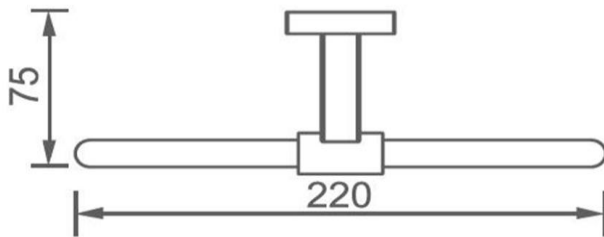

Butler Towel Ring

FWBU6180BN

Butler Towel Ring Brushed Nickel

Butler wall mounted towel ring

Brushed nickel finish

CARE AND USE

Tapware

All finishes are smooth, abrasion resistant, corrosion resistant, fade-proof and easy to clean. All finishes are super hard wearing surfaces that won't chip, peel or tarnish with normal use. All surfaces should be regularly wiped clean with non scouring, neutral wash solutions.