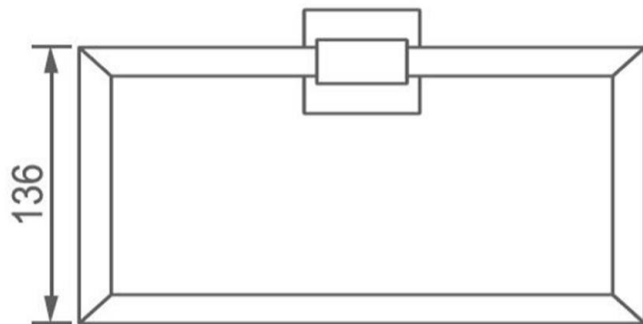

## Butler Towel Ring

FWBU6180GM  
Butler Towel Ring Gun Metal

Butler wall mounted towel ring  
Gun metal finish