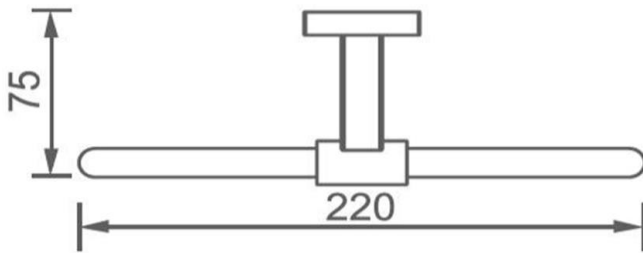

## Butler Towel Ring

FWBU6180GM  
Butler Towel Ring Gun Metal

Butler wall mounted towel ring  
Gun metal finish