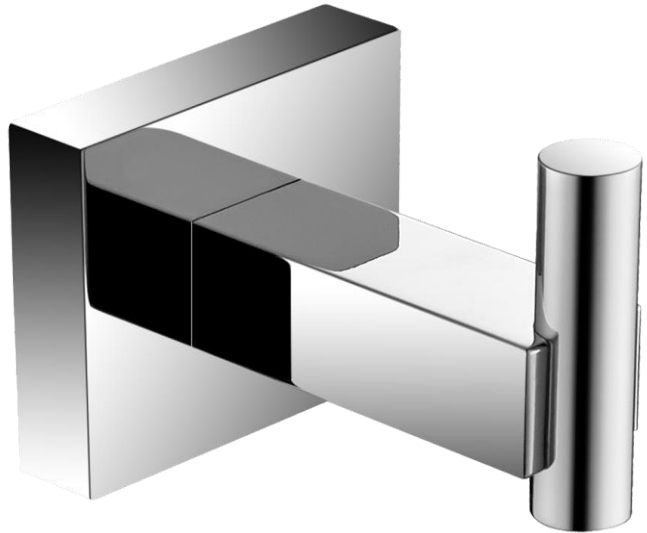

## Butler Robe Hook

FWBU6182

Butler Robe Hook Chrome

Butler wall mounted robe hook  
 Chrome plated (brass) finish