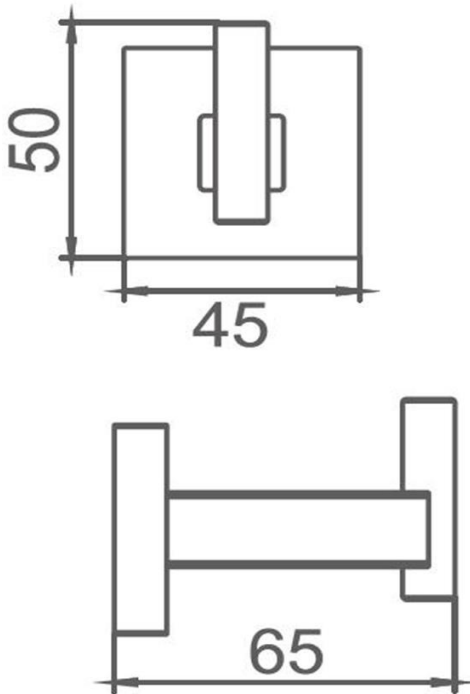

## Butler Robe Hook

FWBU6182

Butler Robe Hook Chrome

Butler wall mounted robe hook  
 Chrome plated (brass) finish