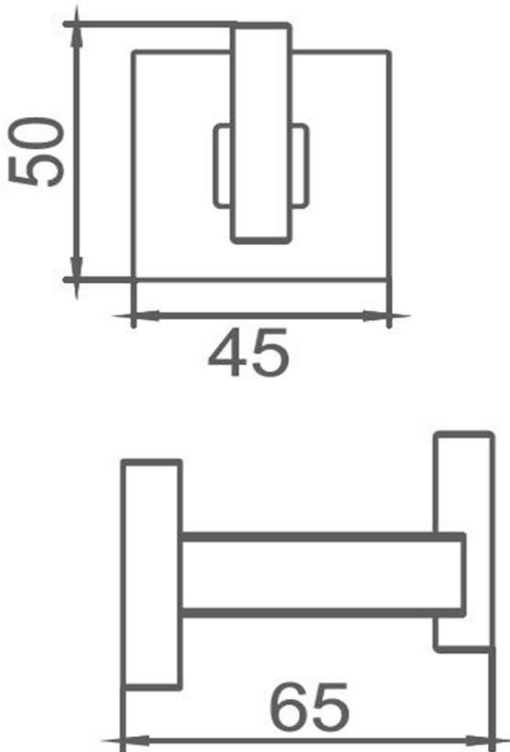

## Butler Robe Hook

FWBU6182BN

Butler Robe Hook Brushed Nickel

Butler wall mounted robe hook  
Brushed nickel finish