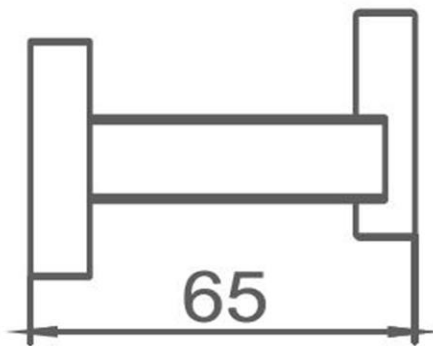

Butler Robe Hook

FWBU6182GM

Butler Robe Hook Gun Metal

Butler wall mounted robe hook

Gun metal finish

CARE AND USE

Tapware

All finishes are smooth, abrasion resistant, corrosion resistant, fade-proof and easy to clean. All finishes are super hard wearing surfaces that won't chip, peel or tarnish with normal use. All surfaces should be regularly wiped clean with non scouring, neutral wash solutions.