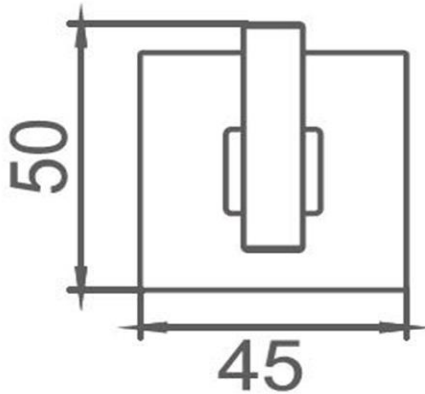

Butler Robe Hook

FWBU6182GM

Butler Robe Hook Gun Metal

Butler wall mounted robe hook

Gun metal finish

CARE AND USE

Tapware

All finishes are smooth, abrasion resistant, corrosion resistant, fade-proof and easy to clean. All finishes are super hard wearing surfaces that won't chip, peel or tarnish with normal use. All surfaces should be regularly wiped clean with non scouring, neutral wash solutions.