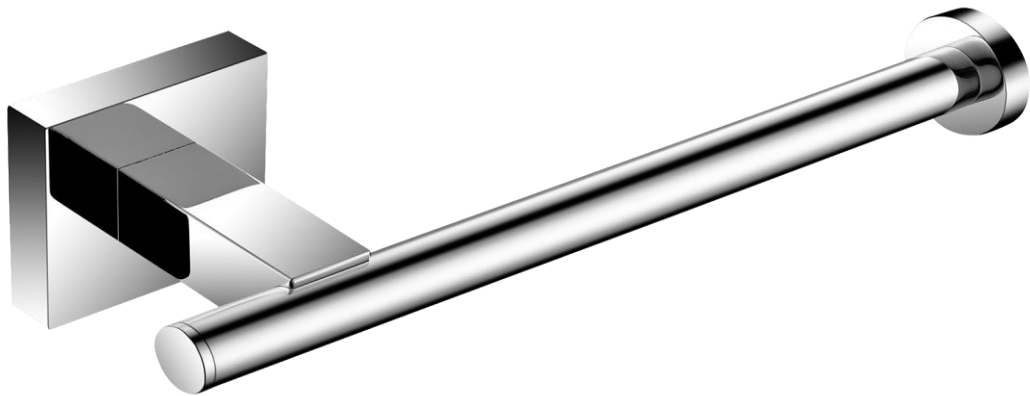

Butler Toilet Roll Holder

FWBU6186

Butler Toilet Roll Holder Chrome

Butler wall mounted toilet roll holder
Chrome plated (brass) finish

CARE AND USE

Tapware

All finishes are smooth, abrasion resistant, corrosion resistant, fade-proof and easy to clean. All finishes are super hard wearing surfaces that won't chip, peel or tarnish with normal use. All surfaces should be regularly wiped clean with non scouring, neutral wash solutions.