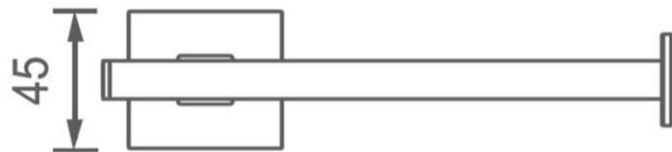

Butler Toilet Roll Holder

FWBU6186

Butler Toilet Roll Holder Chrome

Butler wall mounted toilet roll holder
Chrome plated (brass) finish

CARE AND USE

Tapware

All finishes are smooth, abrasion resistant, corrosion resistant, fade-proof and easy to clean. All finishes are super hard wearing surfaces that won't chip, peel or tarnish with normal use. All surfaces should be regularly wiped clean with non scouring, neutral wash solutions.