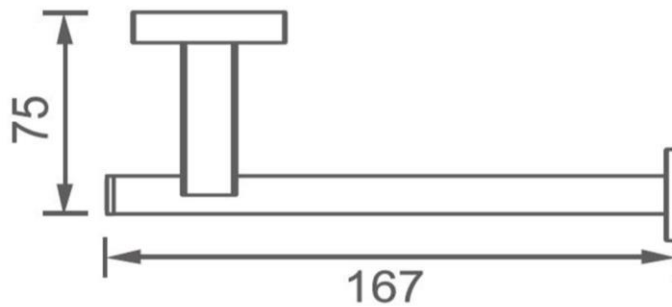

Butler Toilet Roll Holder

FWBU6186

Butler Toilet Roll Holder Chrome

Butler wall mounted toilet roll holder
Chrome plated (brass) finish

CARE AND USE

Tapware

All finishes are smooth, abrasion resistant, corrosion resistant, fade-proof and easy to clean. All finishes are super hard wearing surfaces that won't chip, peel or tarnish with normal use. All surfaces should be regularly wiped clean with non scouring, neutral wash solutions.