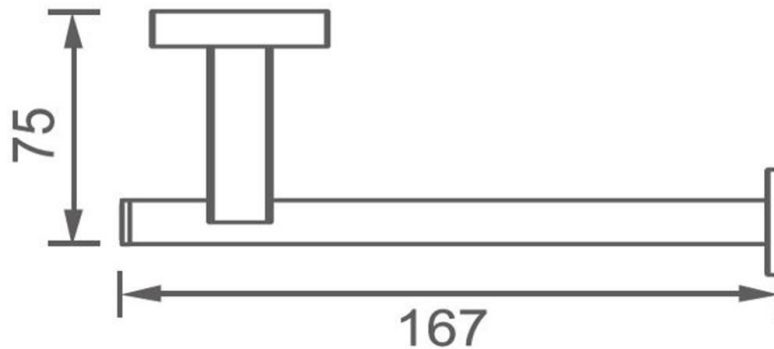

Butler Toilet Roll Holder

FWBU6186BG

Butler Toilet Roll Holder Brushed Gold

Butler wall mounted toilet roll holder

Brushed gold finish

CARE AND USE

Tapware

All finishes are smooth, abrasion resistant, corrosion resistant, fade-proof and easy to clean. All finishes are super hard wearing surfaces that won't chip, peel or tarnish with normal use. All surfaces should be regularly wiped clean with non scouring, neutral wash solutions.