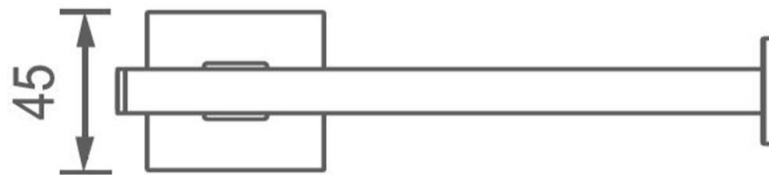

Butler Toilet Roll Holder

FWBU6186BG

Butler Toilet Roll Holder Brushed Gold

Butler wall mounted toilet roll holder

Brushed gold finish

CARE AND USE

Tapware

All finishes are smooth, abrasion resistant, corrosion resistant, fade-proof and easy to clean. All finishes are super hard wearing surfaces that won't chip, peel or tarnish with normal use. All surfaces should be regularly wiped clean with non scouring, neutral wash solutions.