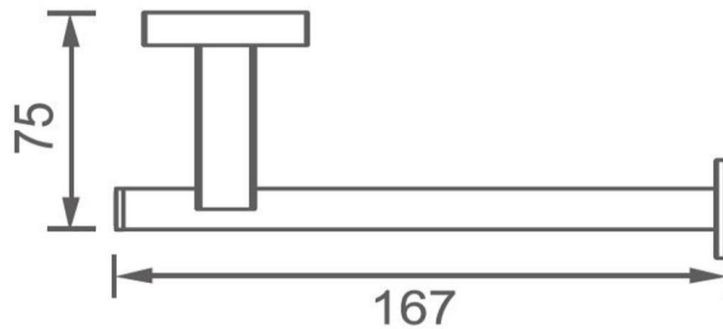

## Butler Toilet Roll Holder

FWBU6186BL

Butler Toilet Roll Holder Matte Black

Butler wall mounted toilet roll holder

Matte black finish