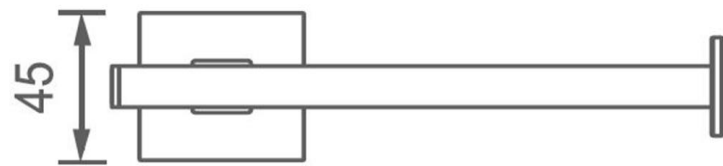

## Butler Toilet Roll Holder

FWBU6186BL

Butler Toilet Roll Holder Matte Black

Butler wall mounted toilet roll holder

Matte black finish