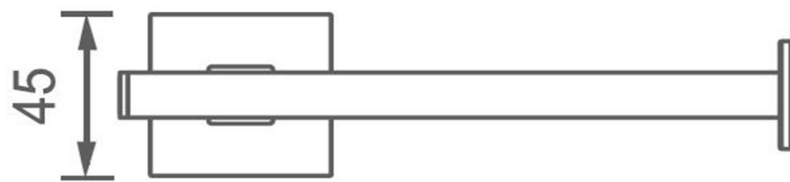

## Butler Toilet Roll Holder

FWBU6186GM

Butler Toilet Roll Holder Gun Metal

Butler wall mounted toilet roll holder

Gun metal finish