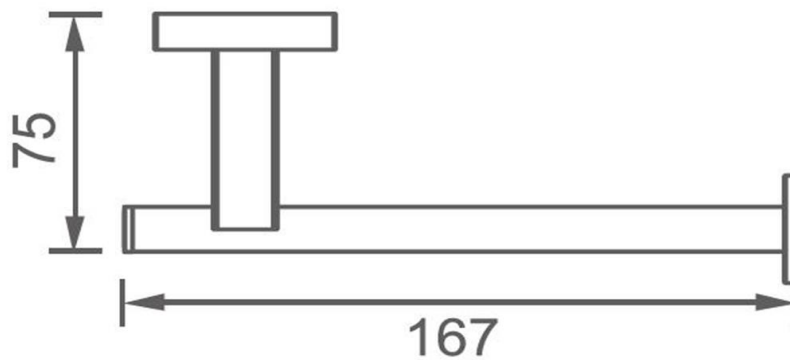

## Butler Toilet Roll Holder

FWBU6186GM

Butler Toilet Roll Holder Gun Metal

Butler wall mounted toilet roll holder

Gun metal finish