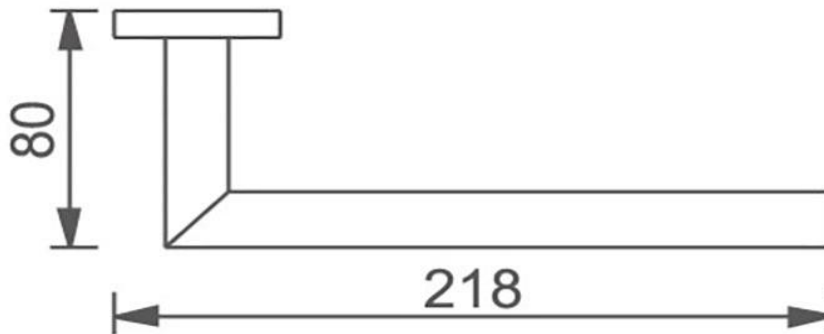

Colab Hand Towel Bar

FWCL3680

Colab Hand Towel Bar Chrome

Wall mounted hand towel bar 218mm long

Chrome plated (brass) finish

CARE AND USE

Tapware

All finishes are smooth, abrasion resistant, corrosion resistant, fade-proof and easy to clean. All finishes are super hard wearing surfaces that won't chip, peel or tarnish with normal use. All surfaces should be regularly wiped clean with non scouring, neutral wash solutions.