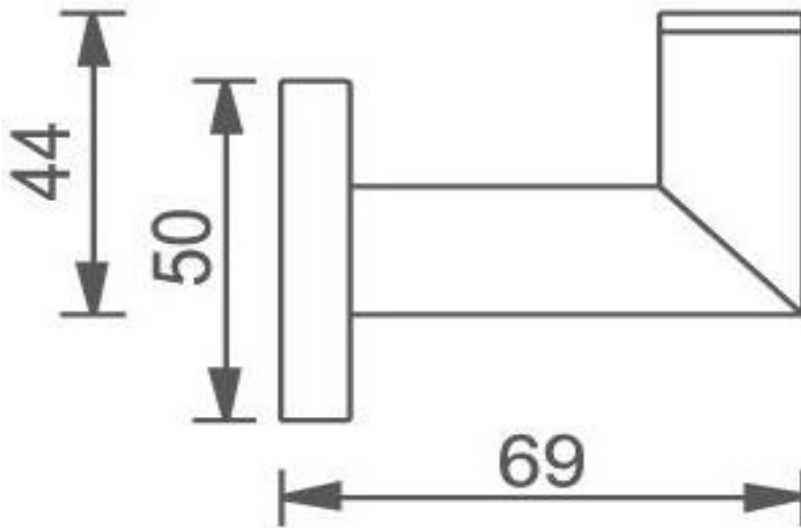

Colab Robe Hook

TUNE

FWCL3682

Colab Robe Hook Chrome

Wall mounted robe hook

Chrome plated finish

CARE AND USE

Tapware