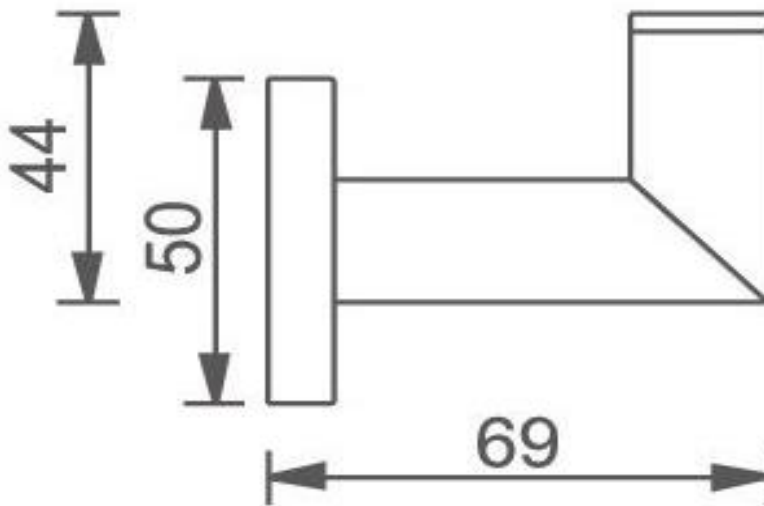

## Colab Robe Hook

**TUNE**

FWCL3682BG

Colab Robe Hook Brushed Gold

Wall mounted robe hook  
Brushed gold plated finish