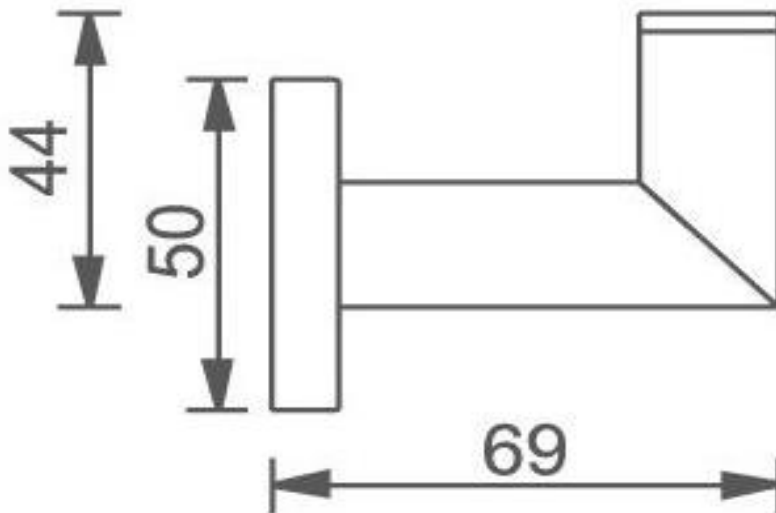

Colab Robe Hook

TUNE

FWCL3682GM

Colab Robe Hook Gun Metal

Wall mounted robe hook

Gun Metal plated finish

CARE AND USE

Tapware