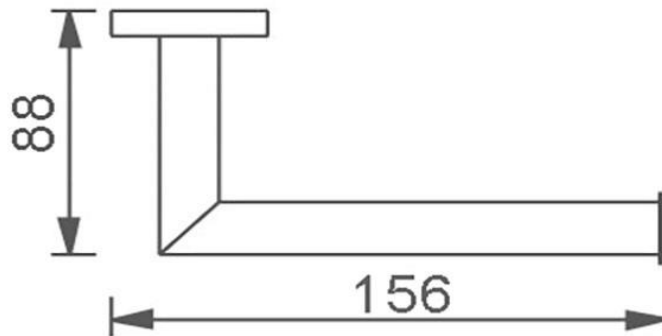

Colab Toilet Roll holder

FWCL3686

Colab Toilet Roll Holder Chrome

Wall mounted toilet roll holder

Chrome plated finish

CARE AND USE

Tapware

All finishes are smooth, abrasion resistant, corrosion resistant, fade-proof and easy to clean. All finishes are super hard wearing surfaces that won't chip, peel or tarnish with normal use. All surfaces should be regularly wiped clean with non scouring, neutral wash solutions.