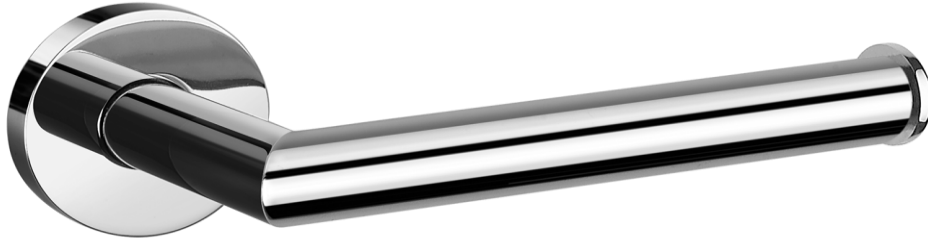

Colab Toilet Roll holder

FWCL3686

Colab Toilet Roll Holder Chrome

Wall mounted toilet roll holder

Chrome plated finish

CARE AND USE

Tapware

All finishes are smooth, abrasion resistant, corrosion resistant, fade-proof and easy to clean. All finishes are super hard wearing surfaces that won't chip, peel or tarnish with normal use. All surfaces should be regularly wiped clean with non scouring, neutral wash solutions.