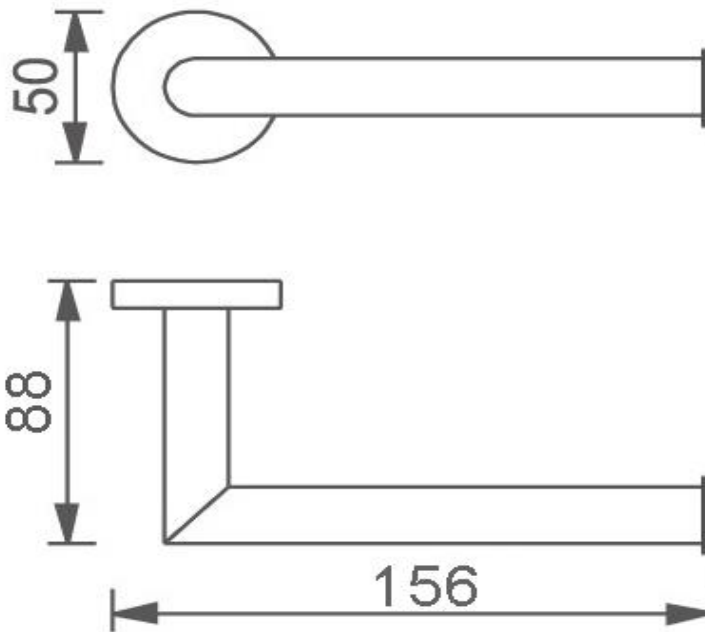

Colab Toilet Roll Holder

TUNE

FWCL3686BL

Colab Toilet Roll Holder Matte Black

Wall mounted toilet roll holder

Matte Black plated finish

CARE AND USE

Tapware