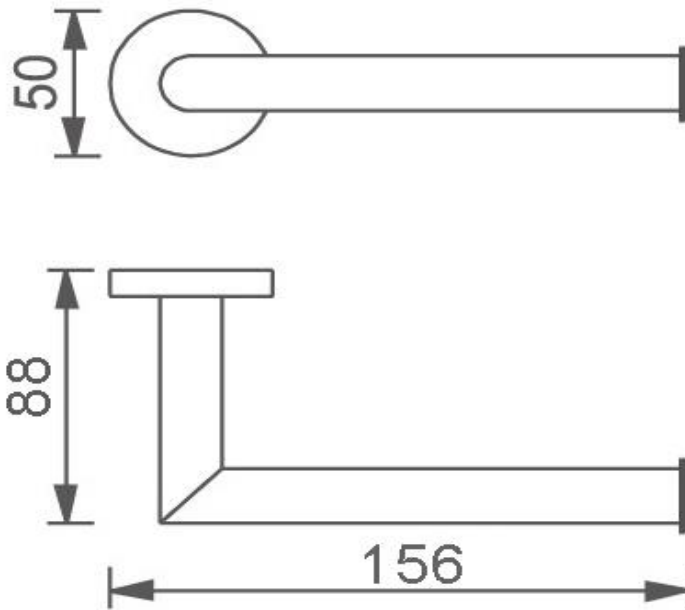

## Colab Toilet Roll Holder

**TUNE**

FWCL3686BN

Colab Toilet Roll Holder Brushed Nickel

Wall mounted toilet roll holder

Brushed Nickel plated (brass) finish