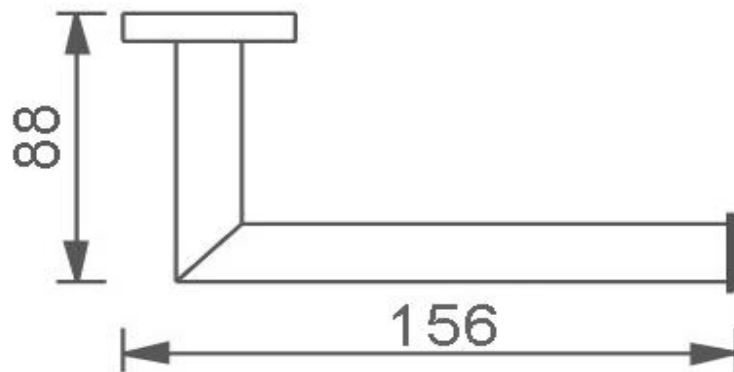

Colab Toilet Roll Holder

TUNE

FWCL3686GM

Colab Toilet Roll Holder Gun Metal

Wall mounted toilet roll holder

Gun Metal plated finish

CARE AND USE

Tapware