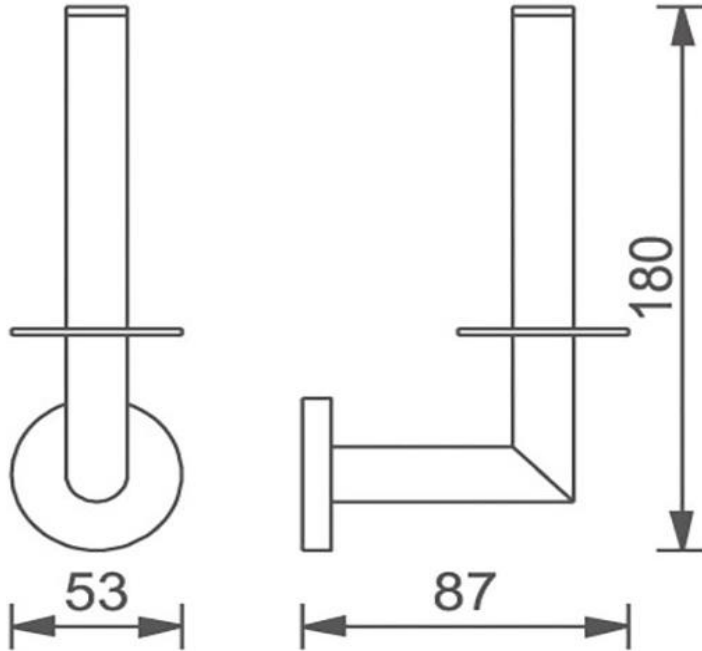

Colab Vertical Toilet Roll holder

TUNE

FWCL3690

Colab Vertical Toilet Roll Holder Chrome

Vertical toilet roll holder

Chrome plated finish

CARE AND USE

Tapware