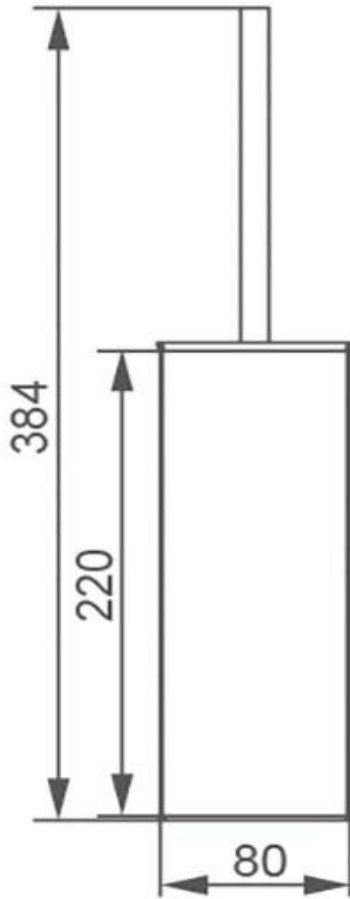

Colab Toilet Brush Square

FWCL8207

Colab Toilet Brush Square Chrome

Colab wall mounted toilet brush with square container
Brass with a chrome finish

CARE AND USE

Tapware

All finishes are smooth, abrasion resistant, corrosion resistant, fade-proof and easy to clean. All finishes are super hard wearing surfaces that won't chip, peel or tarnish with normal use. All surfaces should be regularly wiped clean with non scouring, neutral wash solutions.