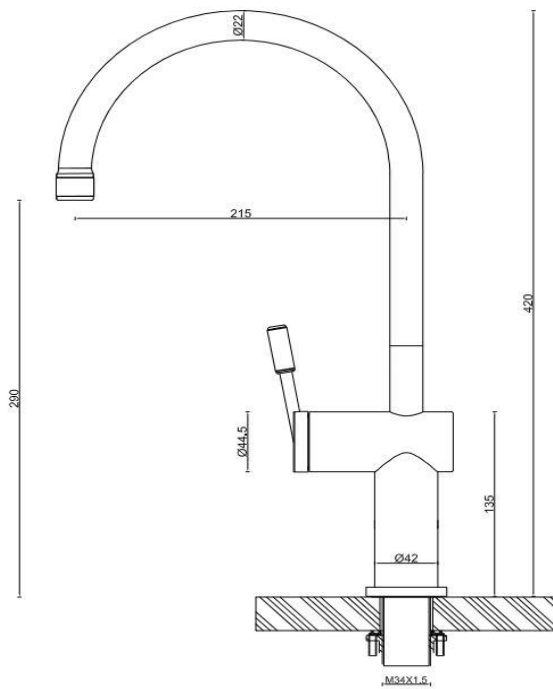

Chrome finish

290mm aerator height x 215mm reach

Stainless steel construction

Mains pressure only

Recommended working pressure 200 - 500kPa (balanced)

35mm hole cut out size required for installation

CARE AND USE