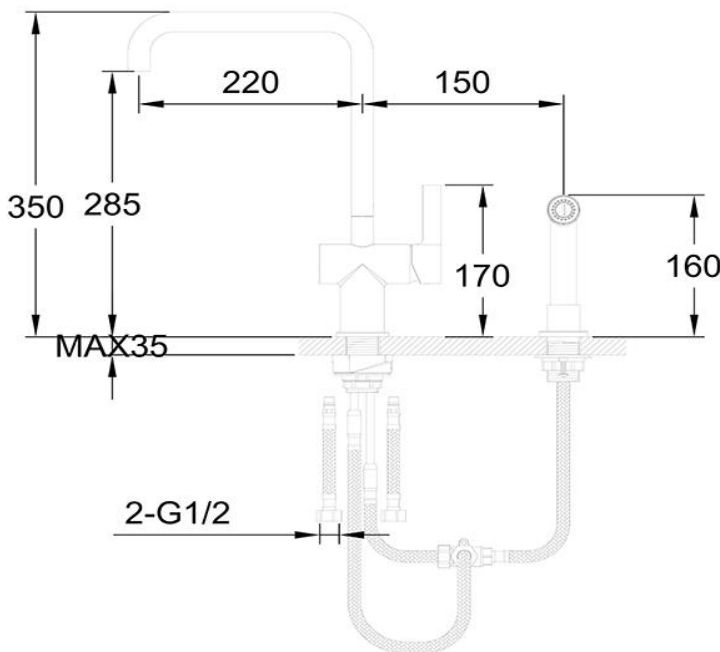

Gooseneck Extractable Kitchen Mixer

FWK0607BLKCP

Urban Gooseneck Extractable Kitchen Mixer Black Chrome

Kitchen mixer with 'gooseneck' swivel spout and extractable

bench handspray finished in black chrome

285mm aerator height x 220mm reach

Solid stainless steel construction

Mains pressure only

Recommended working pressure 200 – 500kPa (balanced)

Sedal ceramic disc cartridge (Made in Spain)

WELS 0 Star unrestricted

Note in the kitchen we prefer the maximum flow to be a matter of user choice and therefore do not fit flow restrictors resulting in a WELS 0 star rating.

CARE AND USE

Tapware

All finishes are smooth, abrasion resistant, corrosion resistant, fade-proof and easy to clean. All finishes are super hard wearing surfaces that won't chip, peel or tarnish with normal use. All surfaces should be regularly wiped clean with non scouring, neutral wash solutions.

LIMITED PRODUCT WARRANTIES

To be read in conjunction with and subject to all terms and conditions contained in the Waterware 'Producer Statement' available on-line (<http://www.waterware.co.nz/media-downloads>) From date of purchase, Waterware Services warrants products from the following categories to be free from manufacturing defect subject to exclusions (if applicable):

Category	Domestic Installations	Commercial Installations	Exclusions	Wels
Tapware | 10 year conditional warranty	5 years parts and labour, 6-10 years parts only	1 year parts and labour	Handshowers and Hoses	Not rated