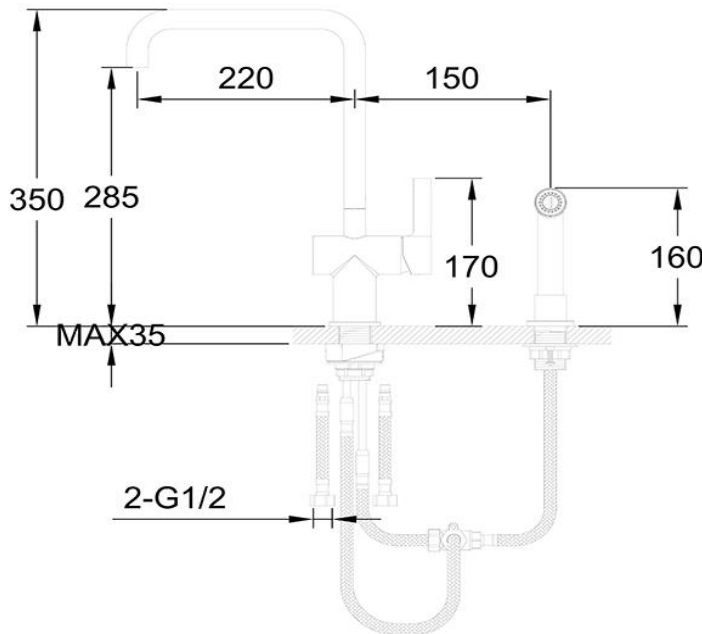

Gooseneck Extractable Kitchen Mixer

FWK0607CP

Urban Gooseneck Extractable Kitchen Mixer Chrome

- Kitchen mixer with 'gooseneck' swivel spout and extractable bench handspray finished in chrome
- 285mm aerator height x 220mm reach
- Solid stainless steel construction
- Mains pressure only
- Recommended working pressure 200 – 500kPa (balanced)
- Sedal ceramic disc cartridge (Made in Spain)
- WELS 0 Star unrestricted

Note: in the kitchen we prefer the maximum flow to be a matter of user choice and therefore do not fit flow restrictors resulting in a WELS 0 star rating.

CARE AND USE

Tapware

All finishes are smooth, abrasion resistant, corrosion resistant, fade-proof and easy to clean. All finishes are super hard wearing surfaces that won't chip, peel or tarnish with normal use. All surfaces should be regularly wiped clean with non scouring, neutral wash solutions.

LIMITED PRODUCT WARRANTIES

To be read in conjunction with and subject to all terms and conditions contained in the Waterware 'Producer Statement' available on-line (<http://www.waterware.co.nz/media-downloads>) From date of purchase, Waterware Services warrants products from the following categories to be free from manufacturing defect subject to exclusions (if applicable):

Category	Domestic Installations	Commercial Installations	Exclusions	Wels
Tapware | 10 year conditional warranty	5 years parts and labour, 6-10 years parts only	1 year parts and labour	Handshowers and Hoses	Not rated