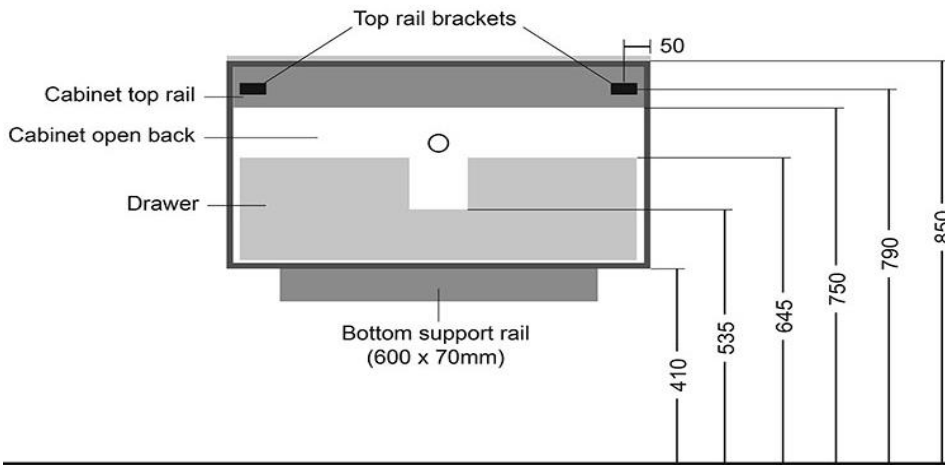

iStone Vanity

WD2210F1WH

iStone Vanity 800 x 460 x 440mm Glossy White

iStone deep drawer, wall hung vanity in a glossy white finish.
800mm wide x 460mm deep x 440mm high

Features:

- Sturdy MDF construction with a lacquered gloss finish
- Soft close 'Blum' drawer hardware
- Concealed drawer grip
- Complete with all wall hung mounting hardware

Rear View (WD2210F1)
800mm wide x 460mm deep x 440mm high

CARE AND USE

Cabinets

Wood veneers, laminates or lacquered finishes should be regularly wiped clean with non scouring, neutral wash solutions. Never use an abrasive cleaner or petroleum based products.