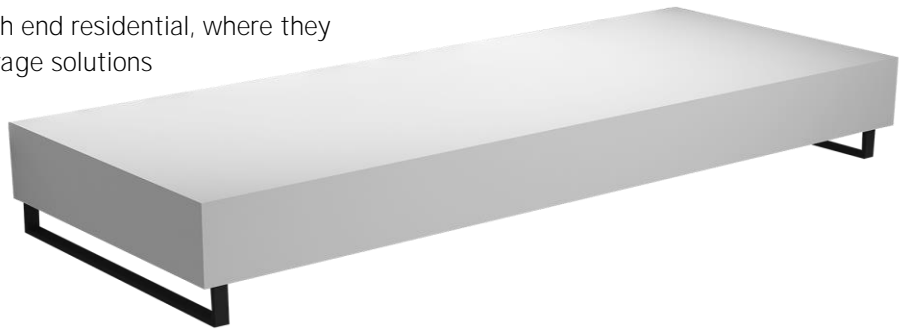

Wall Mount Slab Matte White Stone

WD2270F-15MW

Wall Mount Slab 1500 x 460 x 120mm Matte White Stone

Wall mount slab 1500 x 460 x 120mm in a matte white stone finish.

Customisable by material finish and size

Come with no holes drilled and can be used with any of our vessel basins or recessed basins, with deck mounted, or wall mounted tapware

The black powder coated mounting brackets can also be used as hand towel hangers

Perfect for hotel bathrooms or high end residential, where they are installed with customised storage solutions

CARE AND USE

Bathroom accessories

All finishes are smooth, abrasion resistant, corrosion resistant, fade-proof and easy to clean. All finishes are super hard wearing surfaces that won't chip, peel or tarnish with normal use. All surfaces should be regularly wiped clean with non scouring, neutral wash solutions.

LIMITED PRODUCT WARRANTIES

To be read in conjunction with and subject to all terms and conditions contained in the Waterware 'Producer Statement' available on-line (<http://www.waterware.co.nz/media-downloads>) From date of purchase, Waterware Services warrants products from the following categories to be free from manufacturing defect subject to exclusions (if applicable):

Category	Domestic Installations	Commercial Installations	Exclusions	Wels
Slab Tops	5 years parts and labour	1 years parts and labour	None	Not required