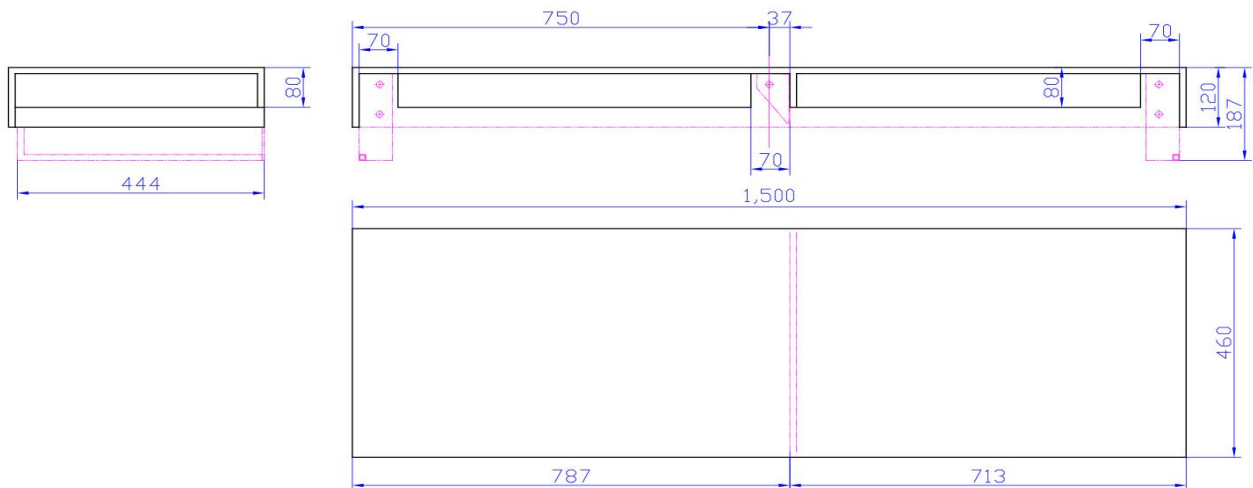

Wall Mount Slab Matte White Stone

WD2270F-15MW

Wall Mount Slab 1500 x 460 x 120mm Matte White Stone

Wall mount slab 1500 x 460 x 120mm in a matte white stone finish.

Customisable by material finish and size

Come with no holes drilled and can be used with any of our vessel basins or recessed basins, with deck mounted, or wall mounted tapware

The black powder coated mounting brackets can also be used as hand towel hangers

Perfect for hotel bathrooms or high end residential, where they are installed with customised storage solutions

CARE AND USE

Bathroom accessories

All finishes are smooth, abrasion resistant, corrosion resistant, fade-proof and easy to clean. All finishes are super hard wearing surfaces that won't chip, peel or tarnish with normal use. All surfaces should be regularly wiped clean with non scouring, neutral wash solutions.

LIMITED PRODUCT WARRANTIES

To be read in conjunction with and subject to all terms and conditions contained in the Waterware 'Producer Statement' available on-line (<http://www.waterware.co.nz/media-downloads>) From date of purchase, Waterware Services warrants products from the following categories to be free from manufacturing defect subject to exclusions (if applicable):

Category	Domestic Installations	Commercial Installations	Exclusions	Wels
Slab Tops	5 years parts and labour	1 years parts and labour	None	Not required