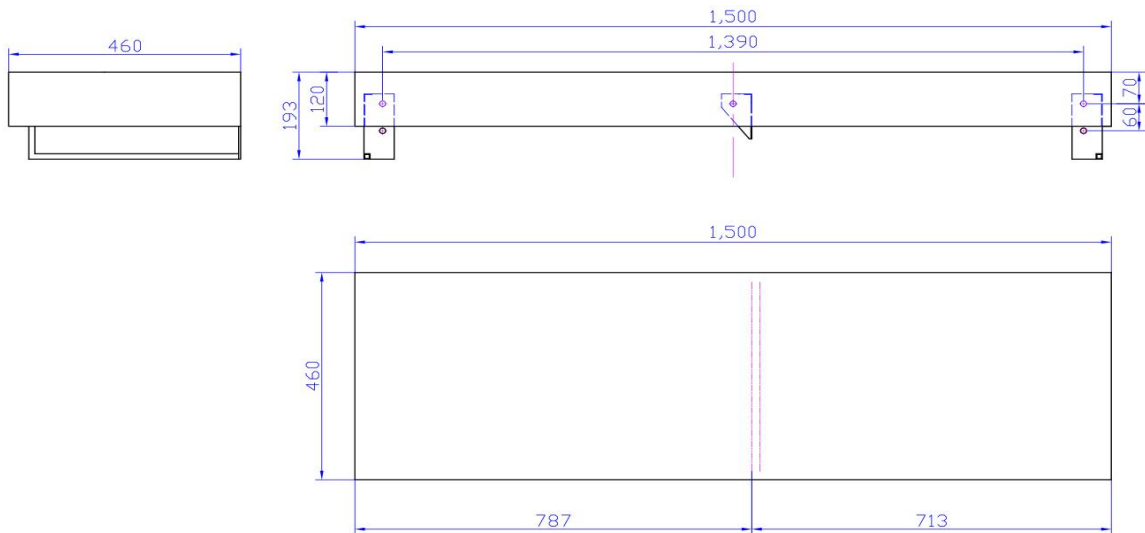

Wall Mount Slab Oak Veneer

WD2270F-15OA

Wall Mount Slab 1500 x 460 x 120mm Oak Veneer

Wall mount slab 1500 x 460 x 120mm in an oak veneer finish.

Customisable by material finish and size

Come with no holes drilled and can be used with any of our vessel basins or recessed basins, with deck mounted, or wall mounted tapware

The black powder coated mounting brackets can also be used as hand towel hangers

Perfect for hotel bathrooms or high end residential, where they are installed with customised storage solutions

** Indent item (lead time required) **

CARE AND USE

Bathroom accessories

All finishes are smooth, abrasion resistant, corrosion resistant, fade-proof and easy to clean. All finishes are super hard wearing surfaces that won't chip, peel or tarnish with normal use. All surfaces should be regularly wiped clean with non scouring, neutral wash solutions.

LIMITED PRODUCT WARRANTIES

To be read in conjunction with and subject to all terms and conditions contained in the Waterware 'Producer Statement' available on-line (<http://www.waterware.co.nz/media-downloads>) From date of purchase, Waterware Services warrants products from the following categories to be free from manufacturing defect subject to exclusions (if applicable):

Category	Domestic Installations	Commercial Installations	Exclusions	Wels
Slab Tops	5 years parts and labour	1 years parts and labour	None	Not required