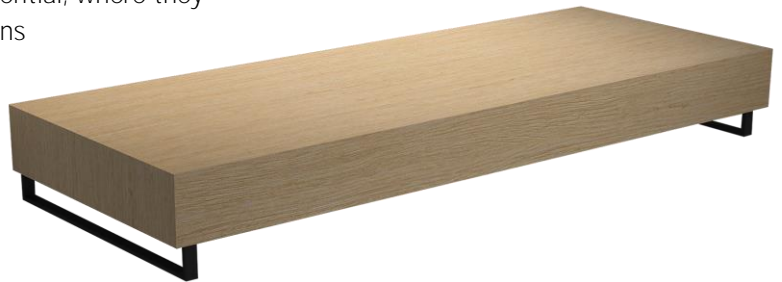

Wall Mount Slab Oak Veneer

WD2270F-15OA

Wall Mount Slab 1500 x 460 x 120mm Oak Veneer

Wall mount slab 1500 x 460 x 120mm in an oak veneer finish.

Customisable by material finish and size

Come with no holes drilled and can be used with any of our vessel basins or recessed basins, with deck mounted, or wall mounted tapware

The black powder coated mounting brackets can also be used as hand towel hangers

Perfect for hotel bathrooms or high end residential, where they are installed with customised storage solutions

** Indent item (lead time required) **