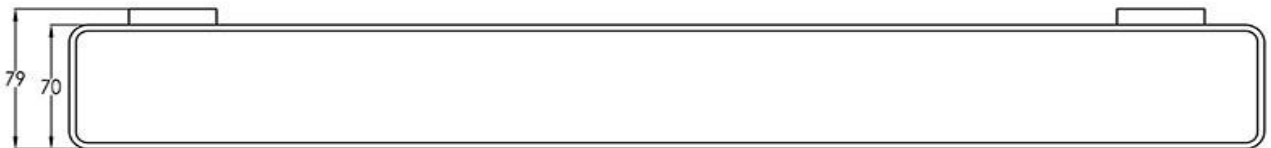

Loft Towel Rail

FW7912RG

Loft Towel Rail Rose Gold

Wall mounted towel rail 600mm long in a rose gold finish

CARE AND USE

Tapware

All finishes are smooth, abrasion resistant, corrosion resistant, fade-proof and easy to clean. All finishes are super hard wearing surfaces that won't chip, peel or tarnish with normal use. All surfaces should be regularly wiped clean with non scouring, neutral wash solutions.