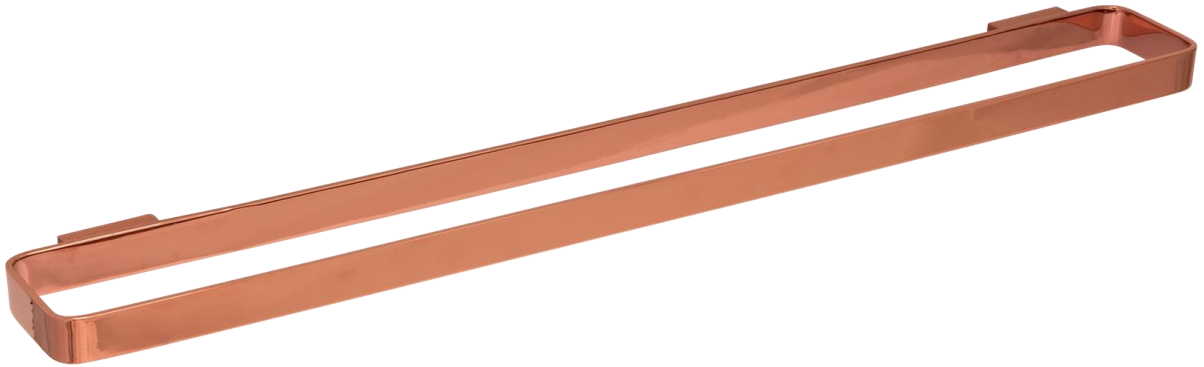

Loft Towel Rail

FW7912RG

Loft Towel Rail Rose Gold

Wall mounted towel rail 600mm long in a rose gold finish

CARE AND USE

Tapware

All finishes are smooth, abrasion resistant, corrosion resistant, fade-proof and easy to clean. All finishes are super hard wearing surfaces that won't chip, peel or tarnish with normal use. All surfaces should be regularly wiped clean with non scouring, neutral wash solutions.