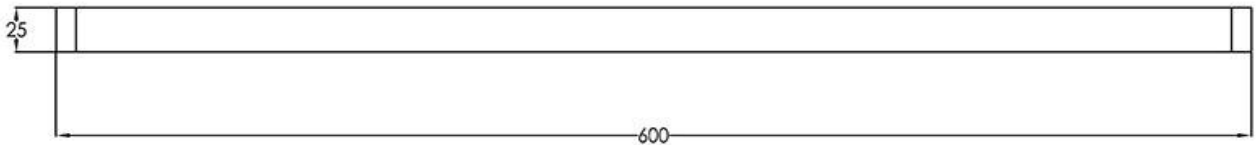

Loft Towel Rail

FW7912RG

Loft Towel Rail Rose Gold

Wall mounted towel rail 600mm long in a rose gold finish

CARE AND USE

Tapware

All finishes are smooth, abrasion resistant, corrosion resistant, fade-proof and easy to clean. All finishes are super hard wearing surfaces that won't chip, peel or tarnish with normal use. All surfaces should be regularly wiped clean with non scouring, neutral wash solutions.