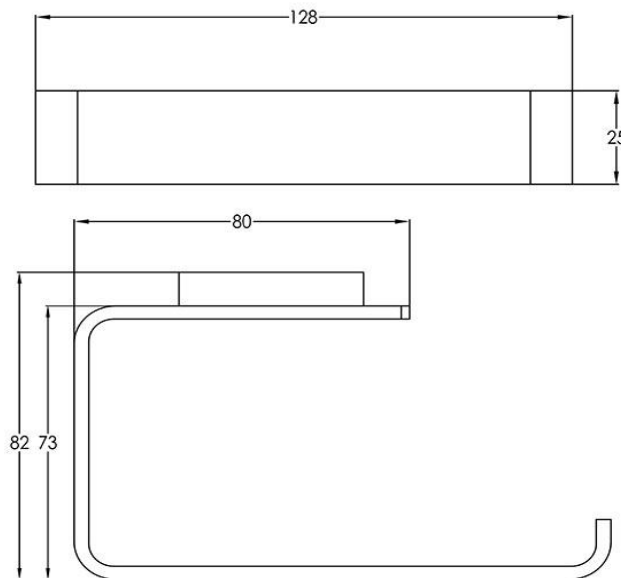

## Loft Toilet Roll Holder

**TUNE**

FW7921RG

Loft Toilet Roll Holder Rose Gold

Wall mounted toilet roll holder in a rose gold finish