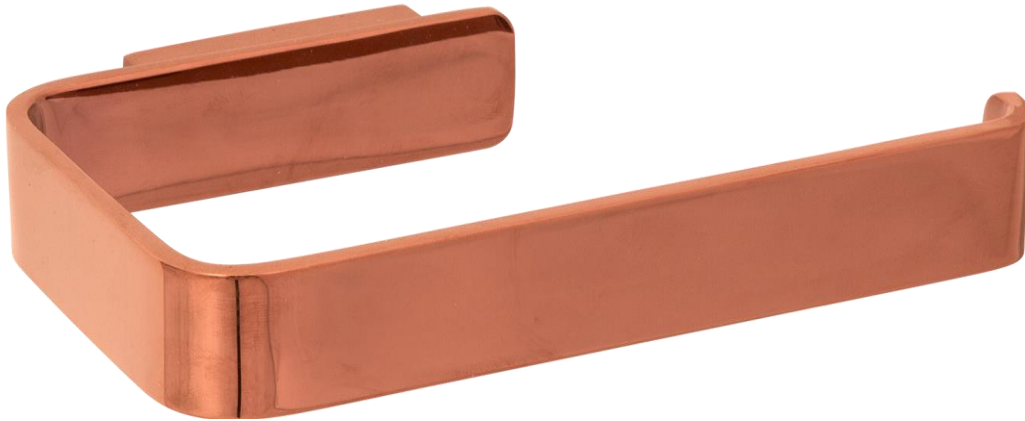

## Loft Toilet Roll Holder

**TUNE**

FW7921RG

Loft Toilet Roll Holder Rose Gold

Wall mounted toilet roll holder in a rose gold finish