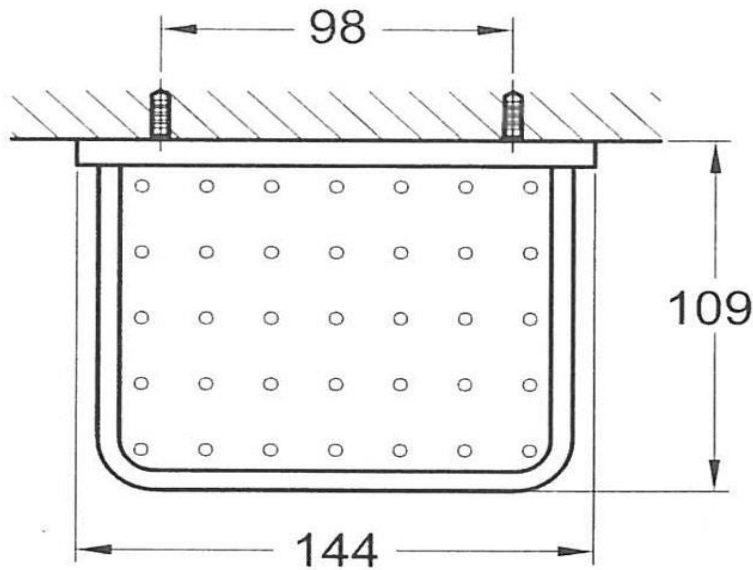

Cubic Small Soap Dish

FW8919

Cubic Small Soap Dish 145mm Chrome

Wall mounted soap dish 145mm long in a chrome finish.

CARE AND USE

Tapware

All finishes are smooth, abrasion resistant, corrosion resistant, fade-proof and easy to clean. All finishes are super hard wearing surfaces that won't chip, peel or tarnish with normal use. All surfaces should be regularly wiped clean with non scouring, neutral wash solutions.