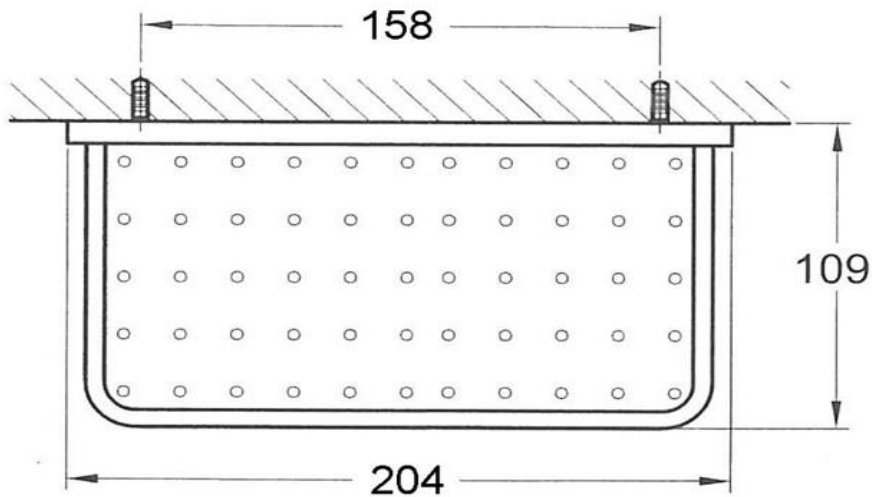

Cubic Large Soap Dish

FW8919A

Cubic Large Soap Dish 200mm Chrome

Wall mounted soap dish 200mm long in a chrome finish.

CARE AND USE

Tapware

All finishes are smooth, abrasion resistant, corrosion resistant, fade-proof and easy to clean. All finishes are super hard wearing surfaces that won't chip, peel or tarnish with normal use. All surfaces should be regularly wiped clean with non scouring, neutral wash solutions.