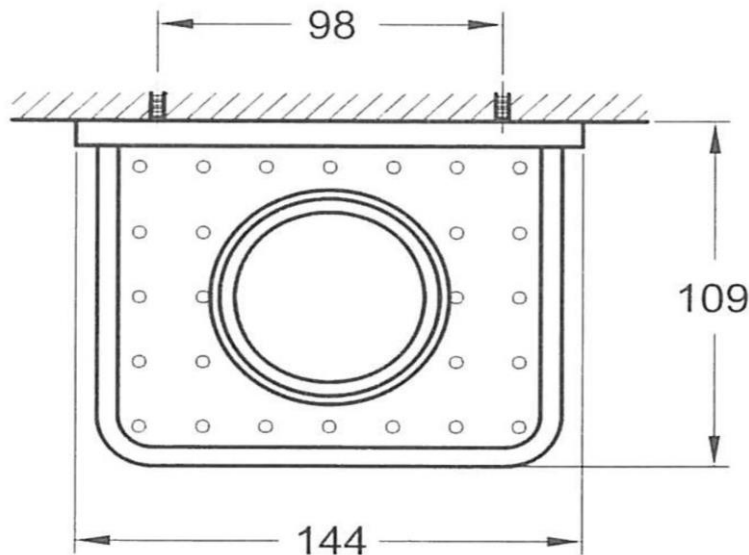

## Cubic Cup Holder

**FLOVA®**

FW8920

Cubic Cup Holder Chrome

Wall mounted glass cup and holder in a chrome finish.