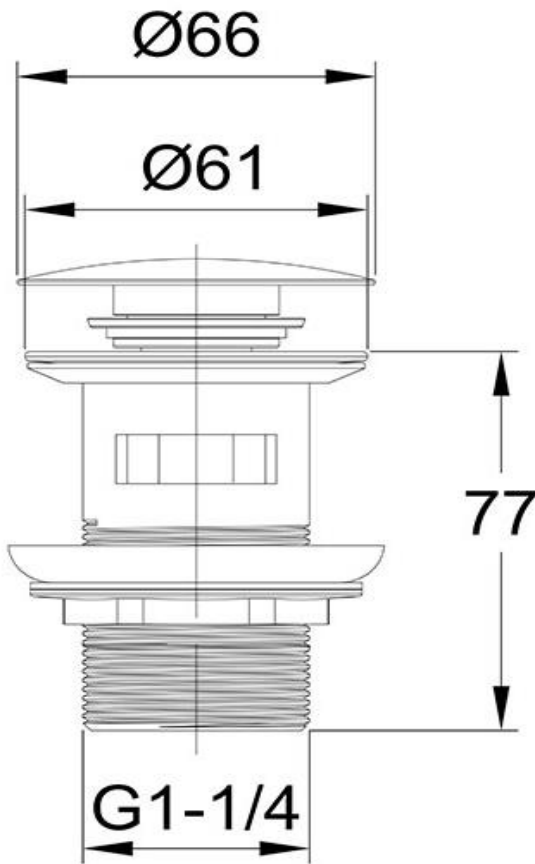

# Clikclak Overflow Pop-Up Dome Waste

FW9269ORG

Clikclak Overflow Pop-Up Dome Waste Rose Gold

Clikclak overflow pop-up waste with a rose gold dome shaped plug  
 plug  
 32mm diameter